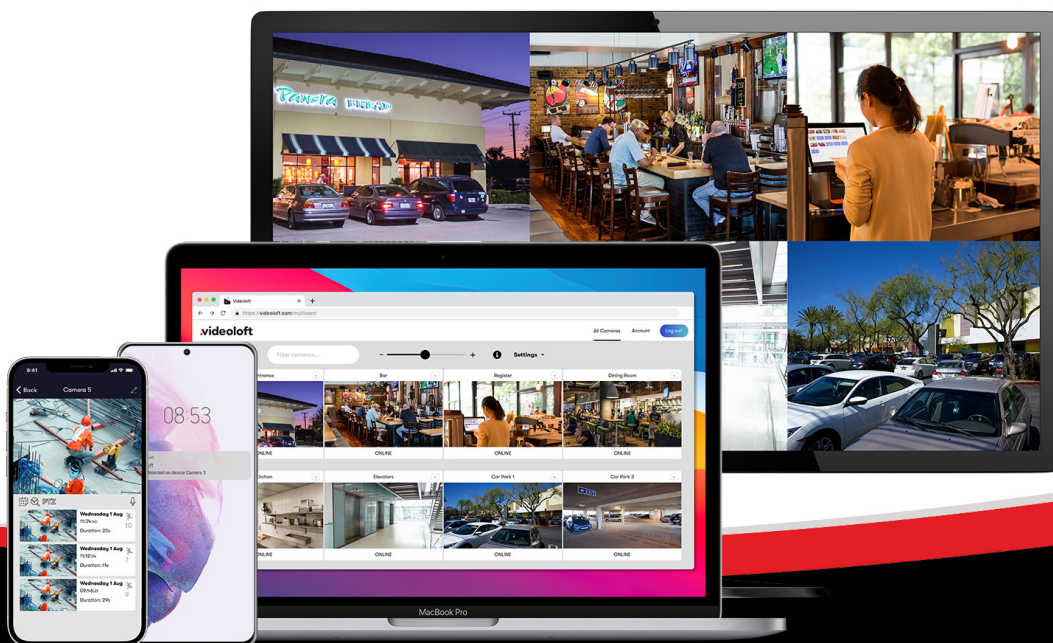

videoloft

Dynamic CCTV Ltd
Quality, Reliability, Price

Cloud video surveillance. Simple. Secure. Affordable.

- **Safe & secure:** Off-site backup for local recorder, or straight-to-cloud video storage solution.
- **Remote & local viewing:** View cameras from Apple & Android mobile apps, web-browser or local live monitor display.
- **High resolution:** Record at up to 8MP/4K.
- **Multi-site & multi user:** No limits on no. of cameras, locations, or simultaneous users. No license fees for additional users.
- **Network redundancy:** Up to 7 days edge recording provides Internet network outage protection.
- **Partner benefits:** Free demo account, white label opportunities, recurring payment platform and much more!