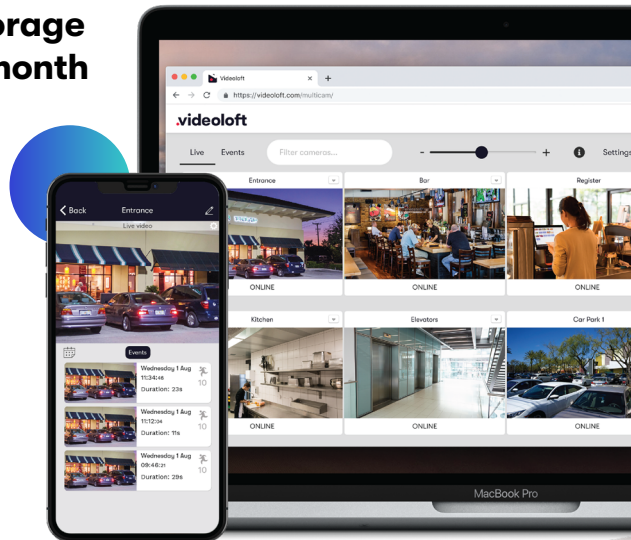

Dynamic CCTV Ltd

in partnership with

.videoloft

Approved
HIKVISION
Technology
Partner

Offsite cloud video storage starting at £2.89 per month

- Protects against recorder theft or failure
- Optimised for real world networks
- Secure & encrypted
- Quick & easy install
- Co-branded & white label apps available
- Recurring payment management platform

Dynamic CCTV Ltd
Quality, Reliability, Price

Save 5% on Videoloft cloud plans at
www.videoloft.com/dynamic-cctv

HIKVISION AUTHORIZED
DISTRIBUTOR

T 01642 220166

W www.dynamic-cctv.com

All you need is a Videoloft Cloud Adapter