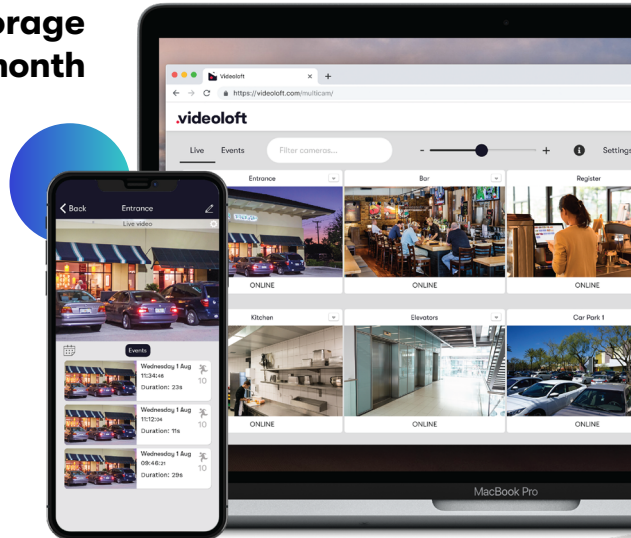

Dynamic CCTV Ltd

in partnership with

.videoloft

Approved
HIKVISION
Technology
Partner

**Offsite cloud video storage
starting at £2.99 per month**

- Protects against recorder theft or failure
- Remote video access
- Secure & encrypted
- Co-branded & white label apps available
- Recurring payment management platform

Dynamic CCTV Ltd
Quality, Reliability, Price

Save 5% on Videoloft cloud plans at
www.videoloft.com/dynamic-cctv

HIKVISION AUTHORIZED
DISTRIBUTOR

All you need is a Videoloft Cloud Adapter

- Adds cloud to legacy & new installations
- Quick & easy install, no port forwarding or network configuration required
- Compatible with Hikvision NVRs, DVRs, IP cameras and other leading brands
- Stores video in case of network outage
- Supports up to 8 cameras ¹
- To order contact us at sales@dynamic-cctv.com