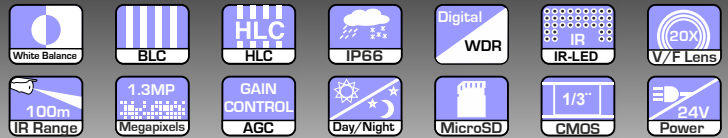

DS-2DE7174-A