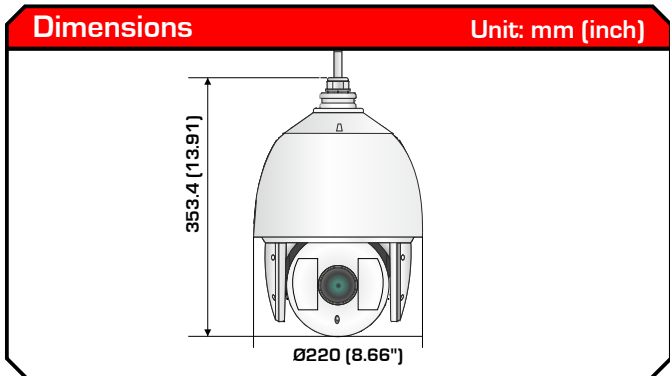

FEATURES:

- 1/3" progressive scan CMOS
- 1.3MP
- 720P resolution
- 20X optical zoom
- 1280 x 960 HD resolution
- 100m IR distance
- True day & night, 3D DNR, Digital WDR
- 3D intelligent Positioning
- 24V AC