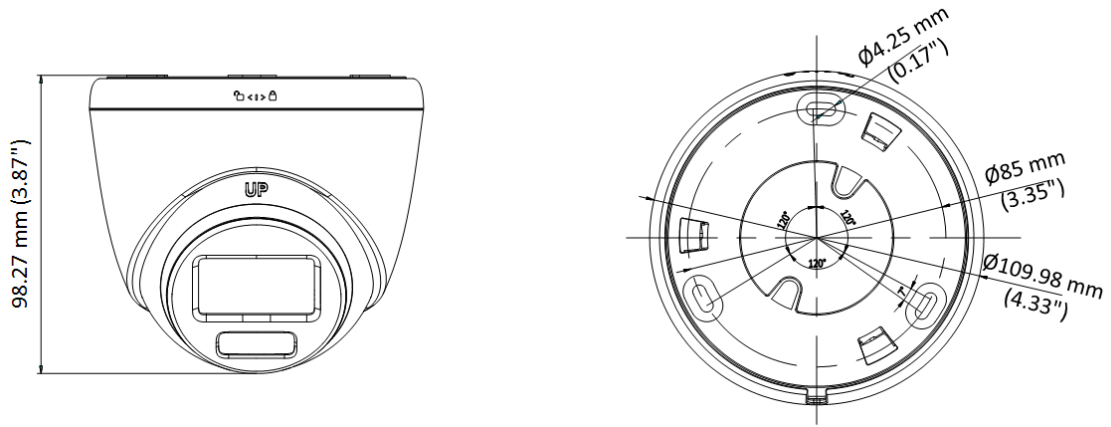

▪ **Dimension**

▪ **Accessory**

▪ **Optional**

Inclined ceiling mount	Vertical pole mount	Junction box	Wall mount	Corner mount