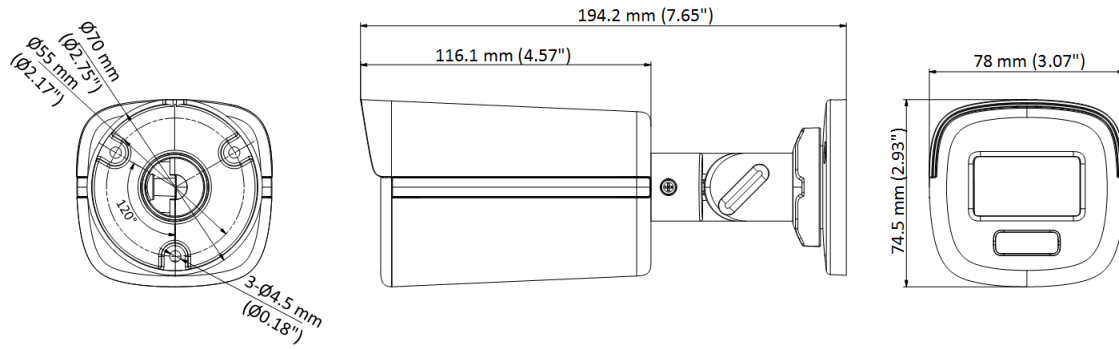

▪ Available Model

DS-2CE12KF3T-E

▪ Dimension

▪ Accessory

▪ Optional

DS-1280ZJ-XS

Junction box