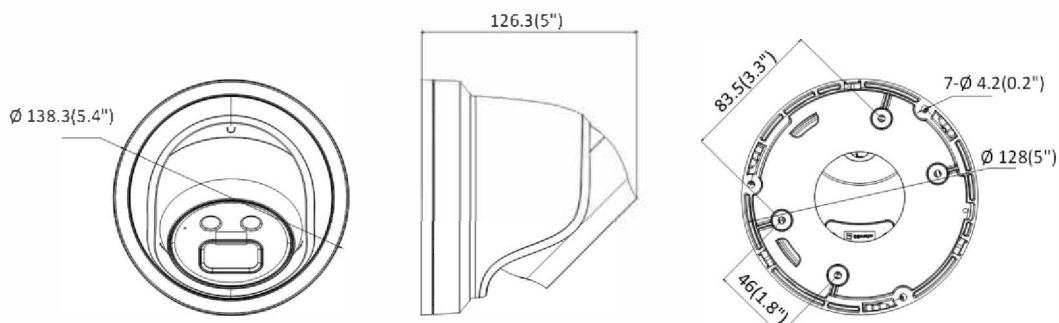

Storage Conditions	-30 °C to 60 °C (-22 °F to 140 °F), humidity 95% or less (non-condensing)
Power Supply	12 VDC ± 25%, Φ 5.5 mm coaxial power plug; reverse polarity protection; PoE (802.3af, class 3)
Power Consumption and Current	12 VDC, 0.48 A, max. 5.8 W; PoE (802.3af, 36 V to 57 V), 0.19 A to 0.12 A, max. 6.8 W
Material	Camera body: metal, trim ring: plastic
Dimensions	Camera: Φ 138.3 × 126.3 mm (Φ 5.4" × 5") With package: 170 × 170 × 150 mm (7" × 7" × 5.9")
Weight	Camera: approx. 740 g (1.6 lb.) With package: approx. 1060 g (2.3 lb.)
Approval	
EMC	FCC (47 CFR Part 15, Subpart B); CE-EMC (EN 55032: 2015, EN 61000-3-2: 2014, EN 61000-3-3: 2013, EN 50130-4: 2011 +A1: 2014); RCM (AS/NZS CISPR 32: 2015); IC (ICES-003: Issue 6, 2016); KC (KN 32: 2015, KN 35: 2015)
Safety	UL (UL 60950-1); CB (IEC 60950-1:2005 + Am 1:2009 + Am 2:2013); CE-LVD (EN 60950-1:2005 + Am 1:2009 + Am 2:2013); BIS (IS 13252(Part 1):2010+A1:2013+A2:2015); LOA (IEC/EN 60950-1)
Chemistry	CE-RoHS (2011/65/EU); WEEE (2012/19/EU); Reach (Regulation (EC) No 1907/2006)
Protection	Without -U models: Ingress protection: IP67 (IEC 60529-2013) With -U models: Ingress protection: IP66 (IEC 60529-2013)

* Listed resolutions are only selectable options. It does not mean that all streams can work at their maximum resolution at the same time.

Dimension

Unit: mm(inch)