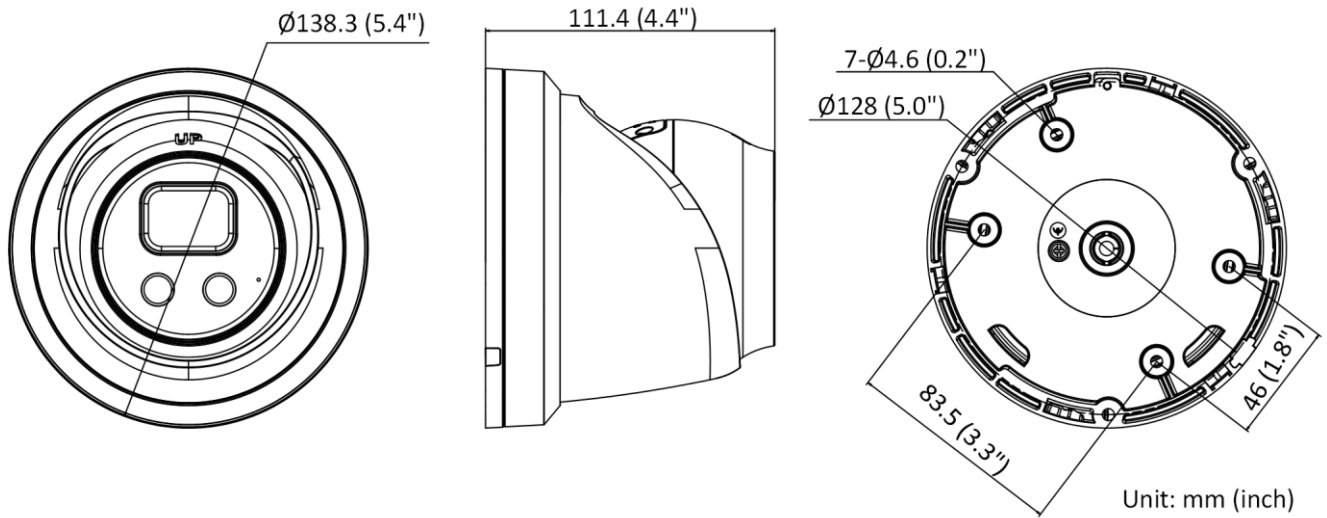

▪ **Dimension**

▪ **Accessory**

▪ **Optional**

DS-1276ZJ-SUS Corner Mount	DS-1275ZJ-SUS Vertical Pole Mount	DS-1271ZJ-140 Pendant Mount	DS-1280ZJ-DM21 Junction Box	DS-1276ZJ-SUS (Black) Vertical Pole Mount
DS-1275ZJ-SUS (Black) Vertical Pole Mount	DS-1273ZJ-140B Wall Mount	DS-1273ZJ-140 Wall Mount	DS-1273ZJ-140 (Black) Wall Mount