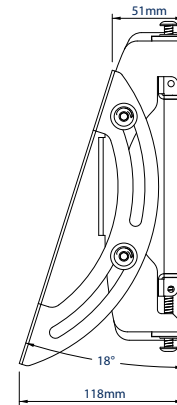

SIDE VIEWS

PACKING INFORMATION

COLOUR:	ORDER REF:	EAN CODE:	MASTER CARTON QTY:	INNER CARTON QTY:	MASTER CARTON WEIGHT:	MASTER CARTON CUBE:
Black	BT8430-PRO/B	5019318089947	2	0	6.9kg	0.021cbm

ACCESSORIES AND RELATED PRODUCTS

BT7822 Heavy Duty Ceiling / Floor Mount
Can be used in conjunction with B-Tech poles and collars to create pole mounted solutions

BT7850 50mm Diameter Poles are available in a choice of lengths up to 3m and can be used to create multiple pole mounted solutions

BT7841 50mm Accessory Collars allows mounts and accessories to be fitted to B-Tech poles

BT8200 Ultra-Slim Universal Flat Screen Wall Mount for screens up to 45"