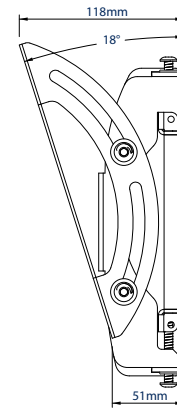

SIDE VIEWS

PACKING INFORMATION

COLOUR:	ORDER REF:	EAN CODE:	MASTER CARTON QTY:	INNER CARTON QTY:	MASTER CARTON WEIGHT:	MASTER CARTON CUBE:
Black	BT8430-PRO/B	5019318089947	2	0	6.9kg	0.021cbm

ACCESSORIES AND RELATED PRODUCTS

BT7822 Heavy Duty Ceiling / Floor Mount
Can be used in conjunction with B-Tech poles and collars to create pole mounted solutions

BT7850 50mm Diameter Poles are available in a choice of lengths up to 3m and can be used to create multiple pole mounted solutions

BT7841 50mm Accessory Collars allows mounts and accessories to be fitted to B-Tech poles

BT8200 Ultra-Slim Universal Flat Screen Wall Mount for screens up to 45"