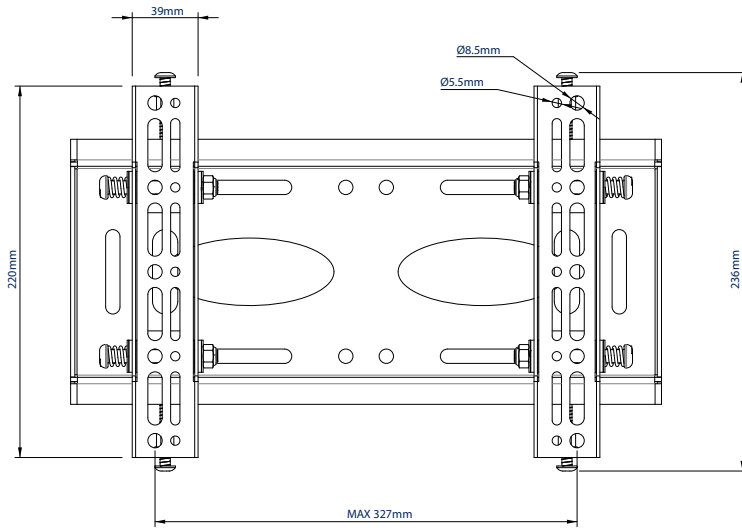

FRONT VIEW

PACKING INFORMATION

COLOUR:	ORDER REF:	EAN CODE:	MASTER CARTON QTY:	INNER CARTON QTY:	MASTER CARTON WEIGHT:	MASTER CARTON CUBE:
Black	BT8430-PRO/B	5019318089947	2	0	6.9kg	0.021cbm

ACCESSORIES AND RELATED PRODUCTS

BT7822 Heavy Duty Ceiling / Floor Mount
Can be used in conjunction with B-Tech poles and collars to create pole mounted solutions

BT7850 50mm Diameter Poles are available in a choice of lengths up to 3m and can be used to create multiple pole mounted solutions

BT7841 50mm Accessory Collars allows mounts and accessories to be fitted to B-Tech poles

BT8200 Ultra-Slim Universal Flat Screen Wall Mount for screens up to 45"