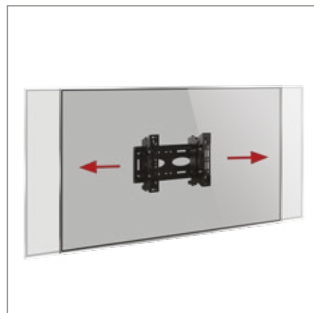

**EASY
 TORSION-TILT
 SYSTEM**

BT8430

UNIVERSAL FLAT SCREEN WALL MOUNT WITH TILT

Designed to mount medium sized screens, the BT8430 is a flat screen wall mount that features a unique 'Torsion-Tilt' mechanism which allows easy tilt adjustment of the screen up to +/-15°. Also suitable for pole mounting using B-Tech's Accessory Collars, the BT8430 features levelling screws to adjust the screen level post installation as well as locking screws which help prevent unauthorised removal of the screen.

SPECIFICATION

Recommended screen size	up to 47"
Max load	50kg
VESA® & non-VESA fixings	up to 327 x 200mm
Tilt	+/-15°
Distance from wall (flat)	81mm
Distance from wall (full tilt)	148mm

FEATURES

- Unique 'Torsion-tilt' mechanism for tool-less tilt adjustment
- Arms feature levelling screws to adjust the screen height
- Lateral adjustment of screen once mounted
- Levelling screws allow adjustment of screen height
- Security locking screws and Allen key to prevent unauthorised screen removal
- Simple 'hook-on' installation with all mounting hardware included

47" 120cm VESA 200 50KG 15° 15°

Compatible with B-Tech's collar and pole system for pole mounting screens

Post installation lateral screen alignment for perfect screen positioning

Arms feature levelling screws to adjust the screen height once mounted