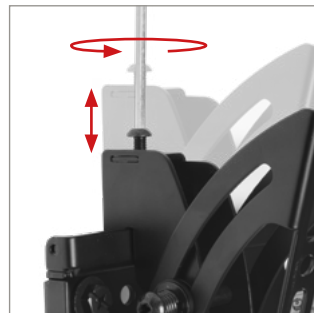

**EASY
 TORSION-TILT
 SYSTEM**

BT8430

UNIVERSAL FLAT SCREEN WALL MOUNT WITH TILT

Designed to mount medium sized screens, the BT8430 is a flat screen wall mount that features a unique 'Torsion-Tilt' mechanism which allows easy tilt adjustment of the screen up to +/-15°. Also suitable for pole mounting using B-Tech's Accessory Collars, the BT8430 features levelling screws to adjust the screen level post installation as well as locking screws which help prevent unauthorised removal of the screen.

SPECIFICATION

Recommended screen size	up to 47"
Max load	50kg
VESA® & non-VESA fixings	up to 327 x 200mm
Tilt	+/-15°
Distance from wall (flat)	81mm
Distance from wall (full tilt)	148mm

FEATURES

- Unique 'Torsion-tilt' mechanism for tool-less tilt adjustment
- Arms feature levelling screws to adjust the screen height
- Lateral adjustment of screen once mounted
- Levelling screws allow adjustment of screen height
- Security locking screws and Allen key to prevent unauthorised screen removal
- Simple 'hook-on' installation with all mounting hardware included

47" 120cm VESA 200 50KG 15° 15°

Compatible with B-Tech's collar and pole system for pole mounting screens

Post installation lateral screen alignment for perfect screen positioning

Arms feature levelling screws to adjust the screen height once mounted