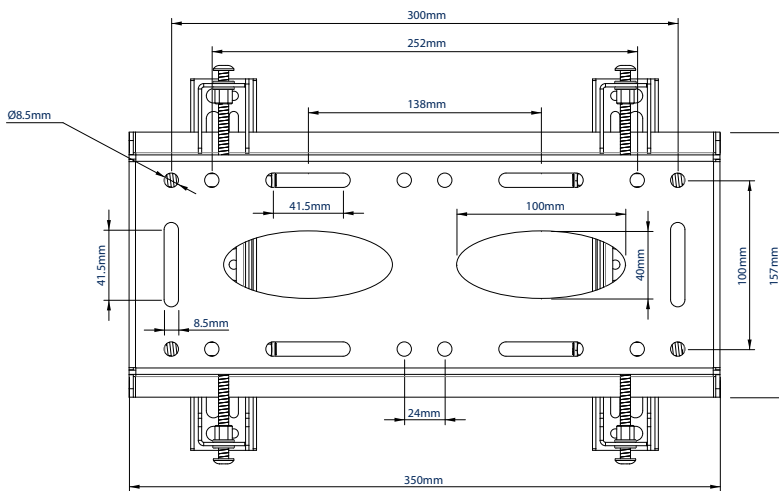

REAR VIEW

PACKING INFORMATION

COLOUR:	ORDER REF:	EAN CODE:	MASTER CARTON QTY:	INNER CARTON QTY:	MASTER CARTON WEIGHT:	MASTER CARTON CUBE:
Black	BT8430-PRO/B	5019318089947	2	0	6.9kg	0.021cbm