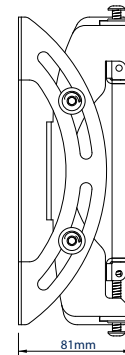

SIDE VIEWS

PACKING INFORMATION

COLOUR:	ORDER REF:	EAN CODE:	MASTER CARTON QTY:	INNER CARTON QTY:	MASTER CARTON WEIGHT:	MASTER CARTON CUBE:
Black	BT8430-PRO/B	5019318089947	2	0	6.9kg	0.021cbm

ACCESSORIES AND RELATED PRODUCTS

BT7822 Heavy Duty Ceiling / Floor Mount
Can be used in conjunction with B-Tech poles and collars to create pole mounted solutions

BT7850 50mm Diameter Poles are available in a choice of lengths up to 3m and can be used to create multiple pole mounted solutions

BT7841 50mm Accessory Collars allows mounts and accessories to be fitted to B-Tech poles

BT8200 Ultra-Slim Universal Flat Screen Wall Mount for screens up to 45"