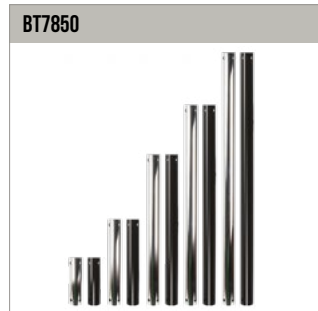

BT7850 50mm Diameter Poles are available in a choice of lengths up to 3m and can be used to create multiple pole mounted solutions