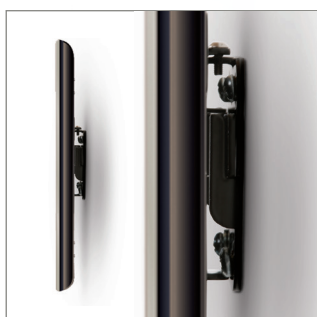

## ULTRA-SLIM FLAT SCREEN WALL MOUNT

Designed to mount small flat screens, the BT7510 is an ultra-slim, fixed wall mount that is easy to install and mounts the screen just 15mm from the wall. Suitable for screens up to 20kg, the wall plate features 'OWLS' on wall levelling system to ensure a straight and smart installation and comes supplied with a security screw to help prevent unauthorised removal of the screen. The BT7510 is also compatible with B-Tech's range of poles and collars, increasing the number of different ways it can be mounted.

### FEATURES

- Ultra-slim design for a close to the wall installation
- Features 'OWLS' On Wall Levelling System
- Compatible with B-Tech System 2 professional range
- Mounts to B-Tech BT7850 poles using x1 BT7841 Accessory Collar
- Security locking screw and Allen key provided help prevent unauthorised removal of screen
- Simple 'hook-on' installation
- All mounting hardware included

Ultra-slim design for a close to the wall installation

'OWLS' On Wall Levelling System

Security locking screw helps prevent unauthorised removal of the screen

Compatible with B-Tech's professional range of poles and collars