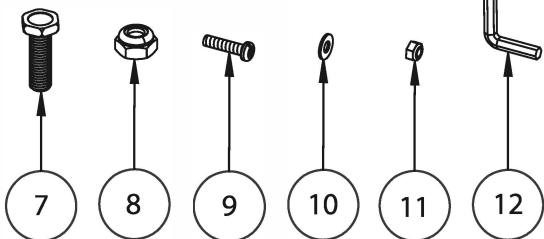

B-TECH AV MOUNTS®

BT7012

PURLIN MOUNT FOR Ø50MM POLES

PARTS LIST

ITEM	PART NAME	QTY
1	TUBE ASSEMBLY	1
2	ANGLE MOUNT ASSEMBLY	1
3	LARGE BACK PLATE	1
4	SMALL BACK PLATE	1
5	M8 x 65mm SCREW	1
6	M8 x 6mm GRUB SCREW	8
7	M10 x 30mm BOLT	5
8	M10 NYLOC NUT	5
9	M5 x 20mm SCEW	1
10	M5 WASHER	1
11	M5 NYLOC NUT	1
12	5AF HEX KEY	1

BT7012

PURLIN MOUNT FOR Ø50MM POLES

PRODUCT DIMENSIONS