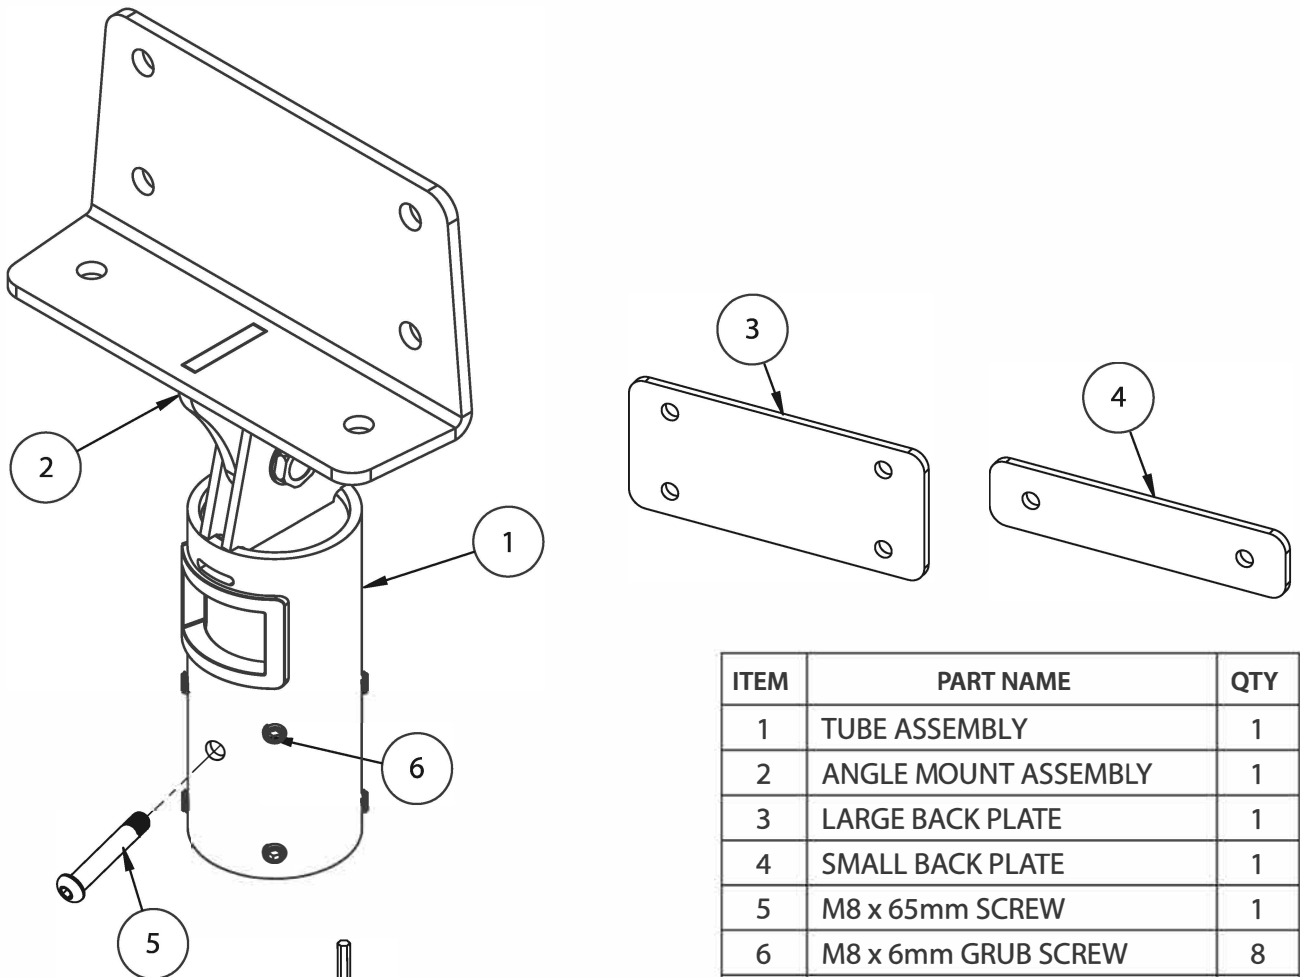

B-TECH AV MOUNTS®

BT7012

PURLIN MOUNT FOR Ø50MM POLES

PARTS LIST

ITEM	PART NAME	QTY
1	TUBE ASSEMBLY	1
2	ANGLE MOUNT ASSEMBLY	1
3	LARGE BACK PLATE	1
4	SMALL BACK PLATE	1
5	M8 x 65mm SCREW	1
6	M8 x 6mm GRUB SCREW	8
7	M10 x 30mm BOLT	5
8	M10 NYLOC NUT	5
9	M5 x 20mm SCEW	1
10	M5 WASHER	1
11	M5 NYLOC NUT	1
12	5AF HEX KEY	1

BT7012

PURLIN MOUNT FOR Ø50MM POLES

PRODUCT DIMENSIONS