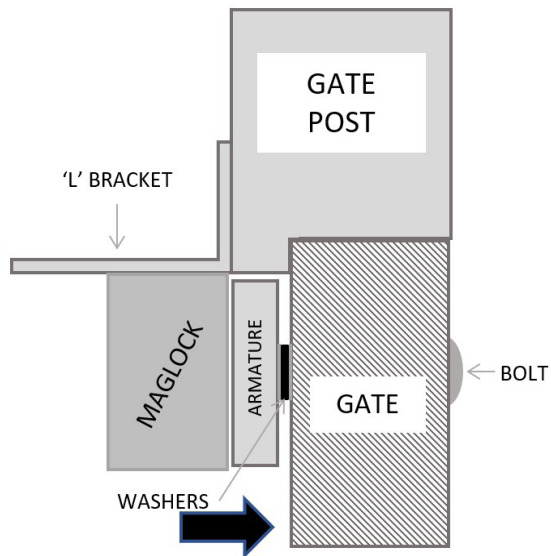

L BRACKET FOR STANDARD EXTERNAL MAGNET (1200LB)

MAGNETIC LOCK

External range of maglocks and brackets from a market leader in access control.

BKEX1200L

SPECIFICATION	FEATURES	OTHER PRODUCTS
---------------	----------	----------------

BKEX1200L
 • L brackets
 • Suitable for RGL Slimline External Maglocks - inc: EXML1200-GATE & EXML1200-GATE-M

BKEX1200L
 • L bracket for use on outward opening gates
 • Anodised aluminium finish

DIMENSIONS	CONTENTS
------------	----------