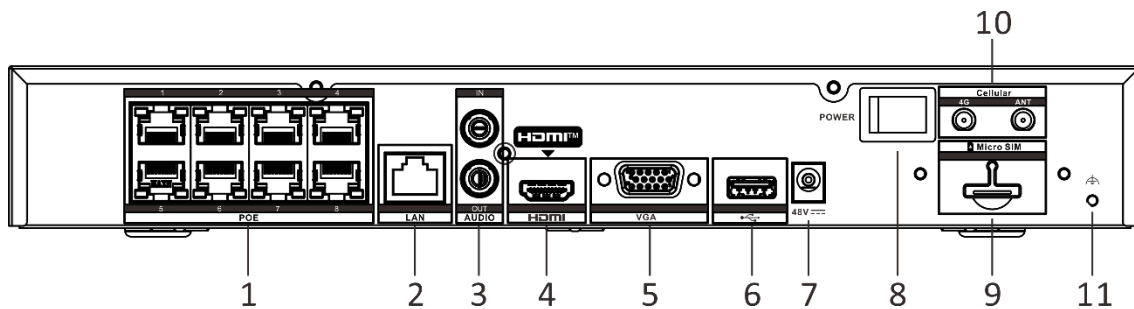

Physical Interface

No.	Description	No.	Description
1	Network interfaces with PoE function	7	Power supply
2	LAN network interface	8	Power switch
3	Audio out and audio in	9	Micro SIM card slot
4	HDMI interface	10	Antenna interface
5	VGA interface	11	GND
6	USB interface		

Available Model

DS-7608NI-K1/8P/4G (C)

Headquarters

No.555 Qianmo Road, Binjiang District,
Hangzhou 310051, China
T +86-571-8807-5998
www.hikvision.com

Follow us on social media to get the latest product and solution information.

Hikvision

HikvisionHQ

HikvisionHQ

Hikvision_Global

Hikvision
Corporate Channel

hikvisionhq