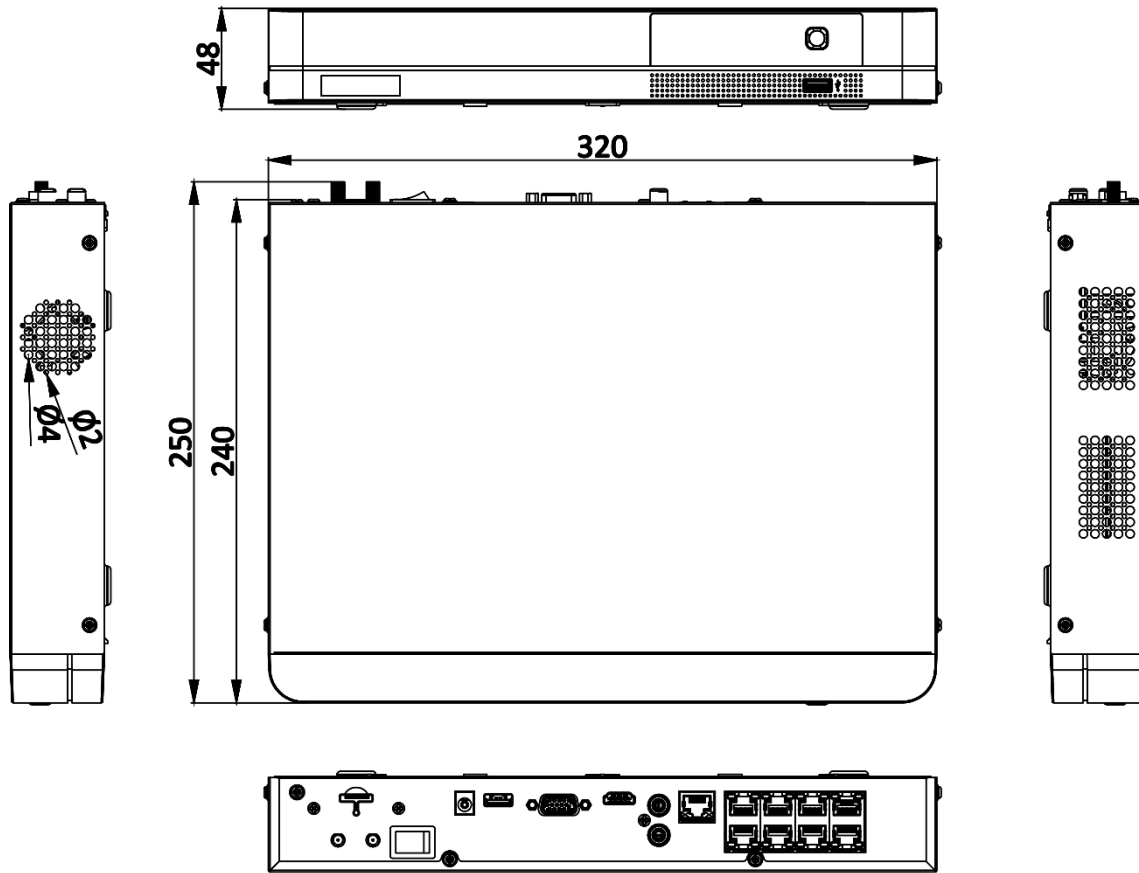

Network & Ethernet Access

- 8 independent PoE network interfaces
- 1 self-adaptive 10/100 Mbps Ethernet interface
- Hik-Connect for easy network management

▪ Specification

Video and Audio	
IP Video Input	8-ch
Incoming Bandwidth	80 Mbps
Outgoing Bandwidth	80 Mbps
HDMI Output	1-ch, 4K (4096 x 2160)/30 Hz, 4K (3840 x 2160)/30 Hz, 2K (2560 x 1440)/60 Hz, 1920 x 1080/60 Hz, 1600 x 1200/60 Hz, 1280 x 1024/60 Hz, 1280 x 720/60 Hz
VGA Output	1-ch, 1920 x 1080/60 Hz, 1280 x 1024/60 Hz, 1280 x 720/60 Hz
Video Output Mode	HDMI/VGA simultaneous output
Audio Output	1-ch, RCA (Linear, 1 K Ω)
Two-Way Audio	1-ch, RCA (2.0 Vp-p, 1 K Ω)
Decoding	
Decoding Format	H.265+/H.265/H.264+/H.264
Recording Resolution	8 MP/6 MP/5 MP/4 MP/3 MP/1080p/UXGA/ 720p/VGA/4CIF/DCIF/2CIF/CIF/QCIF
Synchronous playback	8-ch
Decoding Capability	2-ch@8 MP (30 fps)/4-ch@4 MP (30 fps)/8-ch@1080p (30 fps)
Stream Type	Video, Video & Audio
Audio Compression	G.711ulaw,G.711alaw,G.722,G.726,AAC,MP2L2
Network	
Network Interface	1 RJ-45 10/100 Mbps self-adaptive Ethernet interface
Network Protocol	TCP/IP, DHCP, IPv4, IPv6, DNS, DDNS, NTP, RTSP, SADP, SMTP, SNMP, NFS, iSCSI, ISUP, UPnP™, HTTP, HTTPS
Remote Connection	32
PoE	
Interface	8-, RJ-45 10/100 Mbps self-adaptive Ethernet interface
Power	≤ 75 W
Standard	IEEE 802.3 af/at
Wireless Parameter	
SIM/UIM Card Slot	1 micro SIM card slot, on rear panel
SMA Antenna Interface	1 4G interface, antenna module cable length: 3 m 1 ANT interface for GPS antenna (GPS antenna is optional)
Wireless Standard	GSM/EDGE: 850/900/1800MHz WCDMA: B1/B5/B8 LTE-FDD: B1/B3/B5/B7/B8/B20/B28 LTE-TDD: B38/B40/B41

Dimension

scale/1:1;Unit/mm

Physical Interface

No.	Description	No.	Description
1	Network interfaces with PoE function	7	Power supply
2	LAN network interface	8	Power switch
3	Audio out and audio in	9	Micro SIM card slot
4	HDMI interface	10	Antenna interface
5	VGA interface	11	GND
6	USB interface		