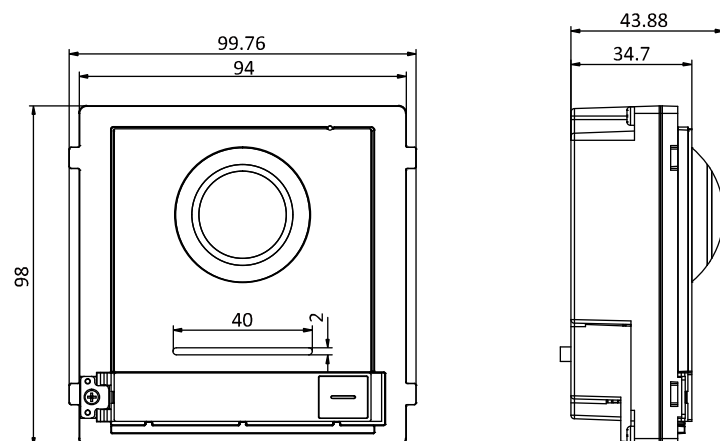

Specification

System parameters	
Processor	Embedded MCU Processor
Operation system	Embedded Linux operation system
Operation method	Physical button
Video Parameters	
Camera	Low illumination 2 MP HD IR camera
Video Compression Standard	H.264
Resolution	Main stream : 1920 × 1080 Sub stream : 720 × 480
BLC	Supported
DNR	Supported
WDR	Supported
Anti-flicker	50 Hz, 60 Hz
Field of view	Horizontal: 180° Vertical: 96°
Audio parameters	
Audio input	Built-in omnidirectional microphone
Audio output	Built-in loudspeaker (More than 85 dB within 20 cm)
Audio compression standard	G.711 U
Audio compression Rate	64 Kbps
Audio quality	Noise suppression and echo cancellation
Light supplement	
Light supplement mode	IR supplement
Network parameters	
Ethernet	10/100 Mbps self-adaptive Ethernet
Network protocol	TCP/IP, RSTP
Alarm parameters	
Tampering alarm	1
Interfaces	
Module-connecting	1
Door contact input	2
Exit button input	2
I/O input	4
Debug	1
Door control	2, breakdown voltage: 36 V
Performances	
Card capacity	Max. 10000
User capacity	Max. 2000
Linked Indoor station	Max. 100
Linked sub door station	Max. 8

Linked doorphone	Max. 8
Protocol	ISAPI, RTSP, STMP, SNMP
Unlock door	Unlock by presenting cards, unlock via Client Software, unlock via App, unlock via indoor station

General	
Physical button	1
Power supply	12 VDC/PoE (IEEE 802.3af)
Power consumption	≤ 10 W
Working temperature	-40° C to +55° C (-40° F to 131° F)
Working humidity	10% to 95%
Installation	Flush mounting, surface mounting
Dimension	98 mm × 99.8 mm × 43.9 mm (3.86" × 3.93" × 1.73")
Material	Stainless steel

Available Model

DS-KD8003-IME1/S

Appearance and Interfaces