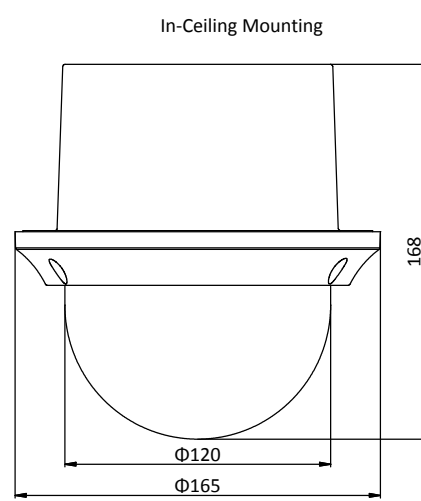

DORI

The DORI (detect, observe, recognize, identify) distance gives the general idea of the camera ability to distinguish persons or objects within its field of view.

It is calculated based on the camera sensor specification and the criteria given by EN 62676-4: 2015.

DORI	Detect	Observe	Recognize	Identify
Definition	25 px/m	63 px/m	125 px/m	250 px/m
Distance (Tele)	2400.0 m (7874.0 ft)	952.4 m (3124.7 ft)	480.0 m (1574.8 ft)	240.0 m (787.4 ft)

Dimensions

Unit: mm