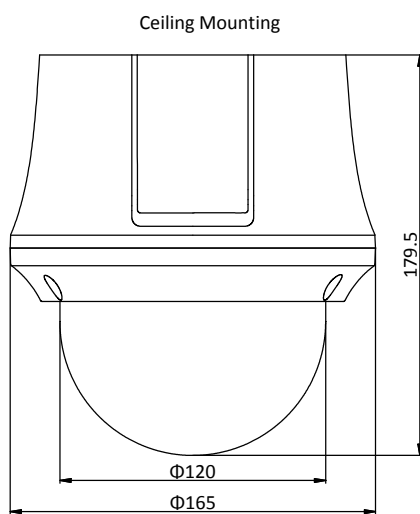

DORI

The DORI (detect, observe, recognize, identify) distance gives the general idea of the camera ability to distinguish persons or objects within its field of view.

It is calculated based on the camera sensor specification and the criteria given by EN 62676-4: 2015.

DORI	Detect	Observe	Recognize	Identify
Definition	25 px/m	63 px/m	125 px/m	250 px/m
Distance (Tele)	2400.0 m (7874.0 ft)	952.4 m (3124.7 ft)	480.0 m (1574.8 ft)	240.0 m (787.4 ft)

Dimensions

Unit: mm