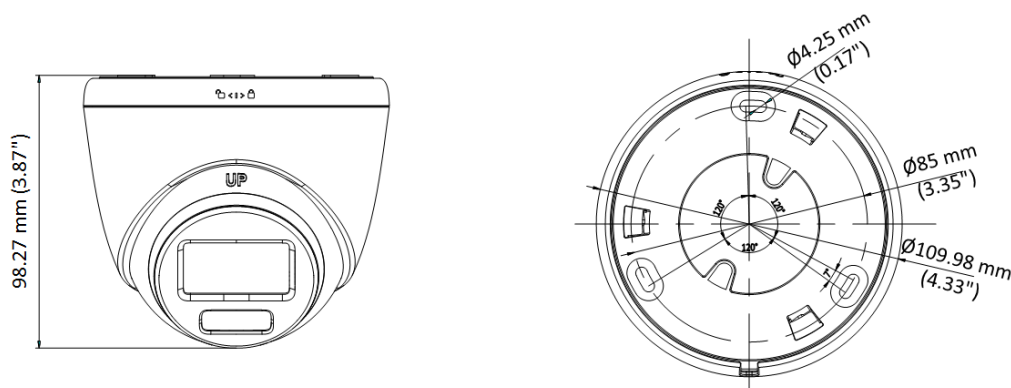

▪ Dimension

▪ Accessory