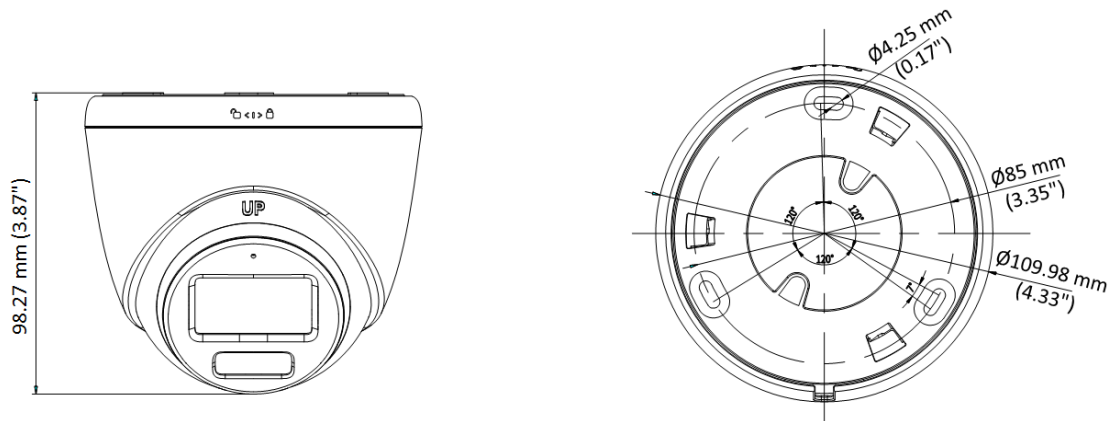

▪ Dimension

▪ Accessory

▪ Optional

Inclined ceiling mount	Wall mount	Vertical pole mount	Junction box	Corner mount