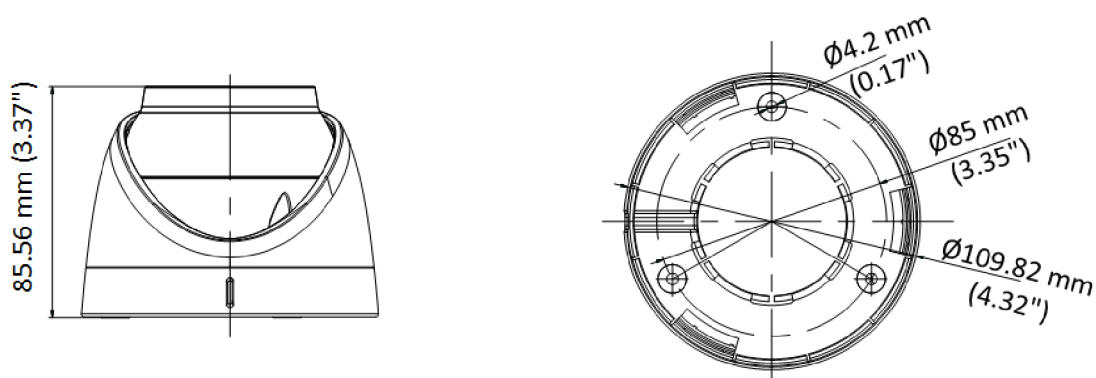

▪ Dimension

▪ Accessory