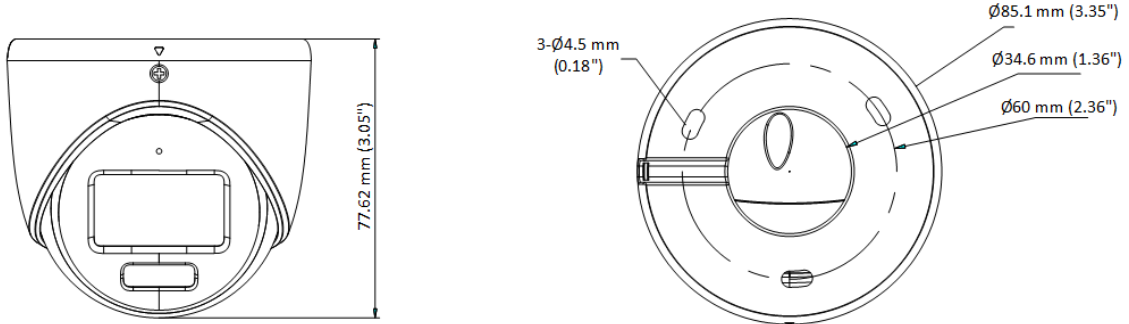

▪ **Available Model**

DS-2CE70KF0T-MFS

▪ **Dimension**

▪ **Accessory**

▪ **Optional**

DS-1280ZJ-XS Junction box	DS-1272ZJ-110-TRS Wall mount	DS-1275ZJ-SUS Vertical pole mount	DS-1276ZJ-SUS Corner mount