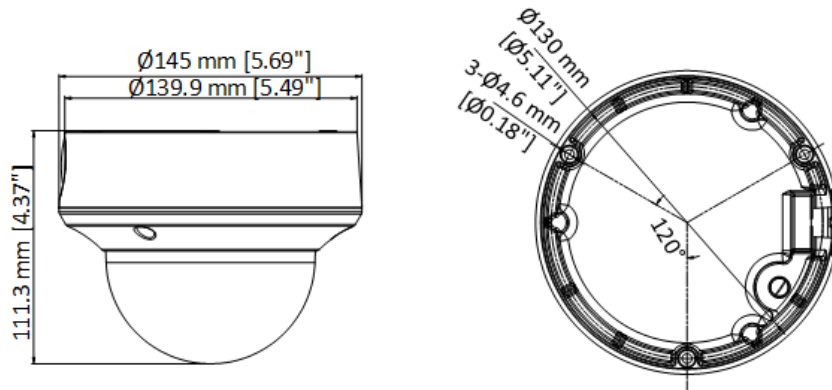

5 MP Vandal-proof PoC Motorized Varifocal Dome Camera

- High quality imaging with 5 MP, 2560 × 1944 resolution
- 2.7 mm to 13.5 mm motorized varifocal lens
- Up to 40 m IR distance for bright night imaging
- Water and dust resistant (IP67) and vandal resistant (IK10)

▪ Specification

Camera	
Image Sensor	5 MP CMOS
Signal System	PAL/NTSC
Resolution	2560 (H) × 1944 (V)
Frame Rate	TVI: 5 M @ 20 fps, 4 M @ 30 fps, 4 M @ 25 fps, 1080p @ 30 fps, 1080p @ 25 fps AHD: 5 M @ 20 fps, 4 M @ 30 fps, 4 M @ 25 fps CVI: 4 M @ 30 fps, 4 M @ 25 fps CVBS: PAL/NTSC
Min. Illumination	0.01 Lux @ (F1.2, AGC ON), 0 Lux with IR
Shutter Time	PAL: 1/25 s to 1/50,000 s; NTSC: 1/30 s to 1/50,000 s
Lens	2.7 mm to 13.5 mm motorized varifocal lens
Field of View	horizontal FOV: 95° to 26°, vertical FOV: 72° to 20°, diagonal FOV: 126° to 33°
Lens Mount	Φ14
Day & Night	IR Cut Filter
WDR (Wide Dynamic Range)	Digital WDR
Angle Adjustment	Pan: 0° to 355°, Tilt: 0° to 75°, Rotation: 0° to 355°
Image	
Day/Night Mode	Auto/Color/BW (Black and White)
Image Mode	STD/HIGH-SAT
AGC	Yes
White Balance	Auto/Manual
AE (Auto Exposure) Mode	DWDR, BLC, HLC, Global
Noise Reduction	2D DNR
Language	English
Function	Brightness, Smart IR, Sharpness
Interface	
Video Output	1 HD analog output
General	
IR Range	Up to 40 m
Operating Conditions	-40°C to 60°C (-40°F to 140°F), Humidity: 90% or less (non-condensing)
Power Supply	12 VDC±15%/PoC.at <i>*You are recommended to use one power adapter for one camera, and use 2-pin power supply for long-distance power supply.</i>
Consumption	Max 7.4 W
Protection Level	IP67, IK10
Material	Metal
Communication	HIKVISION-C
Dimension	Ø145 mm × 111.3 mm (5.69" × 4.37")
Weight	Approx. 863 g (1.90 lb.)

▪ **Dimension**

▪ **Accessory**

▪ **Optional**

Junction box	Junction box	Corner mount	Wall mount	Vertical mount
Vertical pole mount				