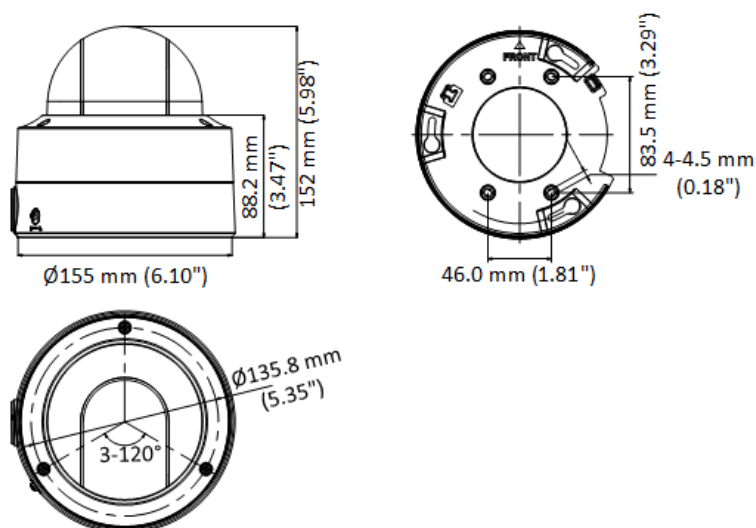

2 MP ColorVu PoC Motorized Varifocal Dome

- High quality imaging with 2 MP, 1920 × 1080 resolution
- 24/7 color imaging
- Clear imaging against strong back light due to 130 dB true WDR technology
- 3D DNR technology delivers clean and sharp images
- 2.8 mm to 12 mm varifocal lens, auto focus
- Smart Light, up to 40 m white light distance
- Water and dust resistant (IP68) and vandal resistant (IK10)

▪ Specification

Specification	
Image Sensor	1/1.8" 2 MP CMOS
Signal System	PAL/NTSC
Resolution	1920 (H) × 1080 (V)
Frame Rate	TVI: 1080p @ 25 fps/30 fps
Min. Illumination	0.0003 Lux @ (F1.0, AGC ON), 0 Lux with white Light
Shutter Time	PAL: 1/25 s to 1/50,000 s; NTSC: 1/30 s to 1/50,000 s
Lens	2.8 mm to 12 mm motorized, auto focus
Field of View	horizontal FOV: 92.3° to 34.2°, vertical FOV: 48.4° to 19°, diagonal FOV: 112.2° to 39.2°
Lens Mount	Ø24
Day & Night	Color
WDR (Wide Dynamic Range)	≥130 dB
Angle Adjustment	Pan:0° to 355°, Tilt: 0° to 75°, Rotation: 0° to 355°
Menu	
White Light	Auto/Off
Image Mode	STD/HIGH-SAT/HIGHLIGHT
AGC	Yes
White Balance	Auto/Manual
AE (Auto Exposure) Mode	WDR, BLC, HLC, Global, HLS
Privacy Mask	4 programmable privacy masks
Motion Detection	4 programmable motion areas
Noise Reduction	3D DNR/2D DNR
Language	English
Function	Brightness, Mirror, Sharpness, Anti-Banding, Smart Light
Interface	
Video Output	1 HD analog output
General	
Operating Conditions	-40°C to 60°C (-40°F to 140°F), Humidity: 90% or less (non-condensing)
Power Supply	12 VDC/24 VAC±20%/PoC.at
Consumption	Max: 12.2 W
Protection Level	IP68/IK10
Material	Metal
White Light Range	Up to 40 m
Communication	HIKVISION-C
Dimension	Ø155 mm × 152 mm (Ø6.10" × 5.98")
Weight	Approx. 1525 g (3.36 lb.)

▪ Dimension

▪ Accessory

▪ Optional

Wall mount	Pendant Mount	Corner mount	Vertical pole mount	Wall mount
