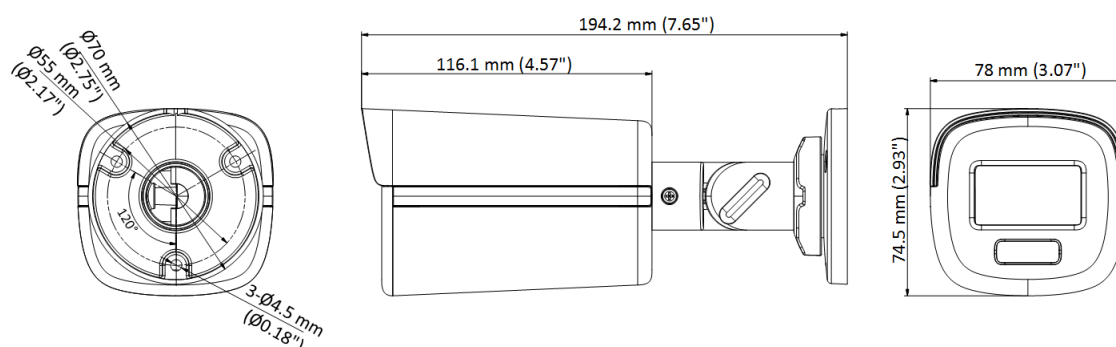

▪ Dimension

▪ Accessory