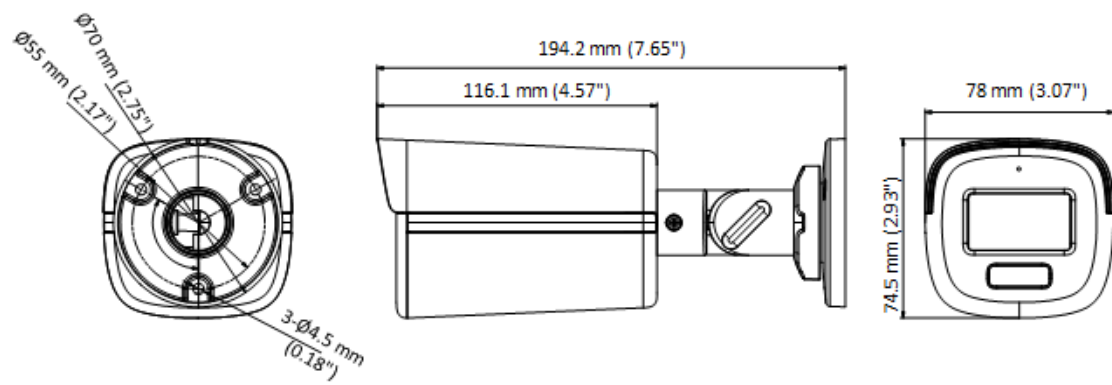

▪ Dimension

▪ Accessory

▪ Optional

Junction box