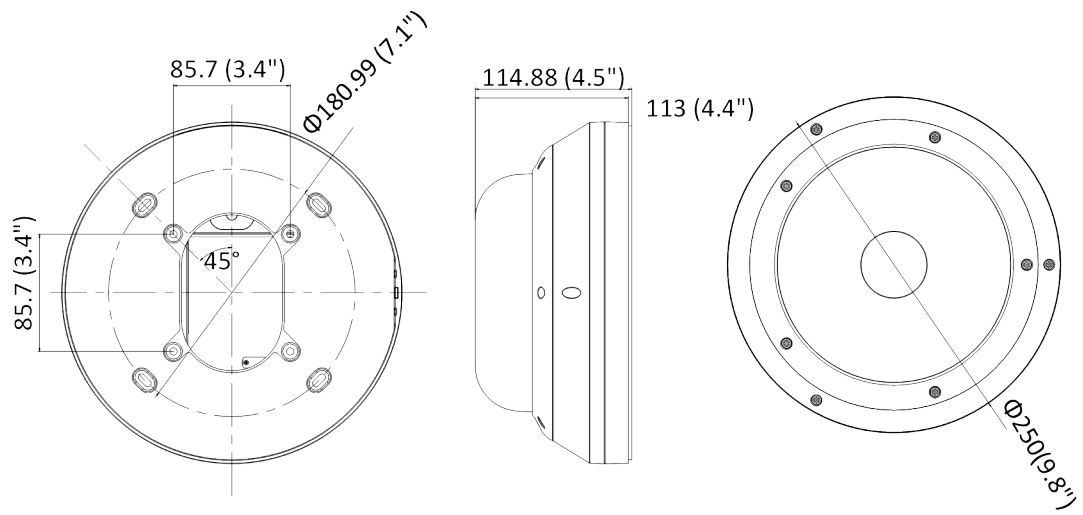

DORI	Detect	Observe	Recognize	Identify
Distance (Wide)	60 m	23 m	12 m	6 m
Distance (Tele)	120 m	47 m	24 m	12 m

Specifications

Camera	
Image Sensor	1/2.7" Progressive Scan CMOS
Min. Illumination	Color: 0.0125 Lux @ (F1.9, AGC ON); B/W: 0.0025 Lux @ (F1.9, AGC ON)
Shutter Speed	1 s to 1/100,000 s
Slow Shutter	Yes
Day & Night	IR cut filter
WDR	Digital WDR
Angle Adjustment	Pan: -60° to 60°, tilt: 10° to 90°
Lens	
Lens Type	Varifocal lens, 2.8 to 8 mm
Aperture	F1.9
Focus	Manual, semi-auto
FOV	Horizontal FOV 100° to 49°, vertical FOV 72° to 36.4°, diagonal FOV 134.4° to 61.4°
Lens Mount	Φ14
Illuminator	
IR Range	Up to 30 m
Wavelength	850 nm
Video	
Max. Resolution	2560 × 1920
Video Stream	3 defined streams
Main Stream	50Hz: 25fps (2560 × 1920, 2048 × 1536, 1920 × 1080, 1280 × 720) 60Hz: 24fps (2560 × 1920, 2048 × 1536, 1920 × 1080, 1280 × 720)
Sub Stream	50Hz: 25fps (704 × 576, 640 × 480) 60Hz: 24fps (704 × 480, 640 × 480)
Third Stream	50Hz: 6fps (1920 × 1080, 1280 × 720, 704 × 576, 640 × 480) 60Hz: 8fps (1920 × 1080, 1280 × 720, 704 × 480, 640 × 480)
Video Compression	Main stream: H.265+/H.265/H.264+/H.264 Sub stream: H.265/H.264/MJPEG Third stream: H.265/H.264
H.264 Type	Baseline Profile/Main Profile/High Profile
H.264+	Main stream support
H.265 Type	Main Profile
H.265+	Main stream support
Video Bit Rate	32 Kbps to 16 Mbps
Scalable Video Coding (SVC)	H.264 encoding

* Listed resolutions are only selectable options. It does not mean that all streams can work at their maximum resolution at the same time.

Dimension

Unit: mm(inch)

Accessory

Wall Mount

Pendant Mount