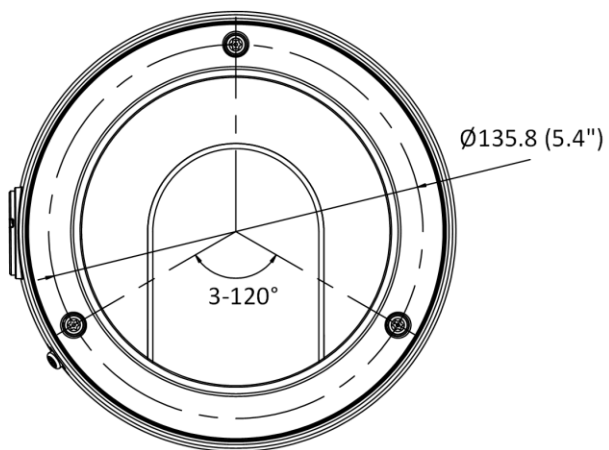

▪ Dimension

Unit: mm (inch)