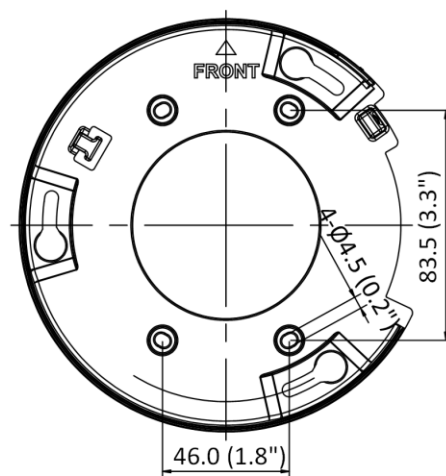

▪ Dimension

Unit: mm (inch)