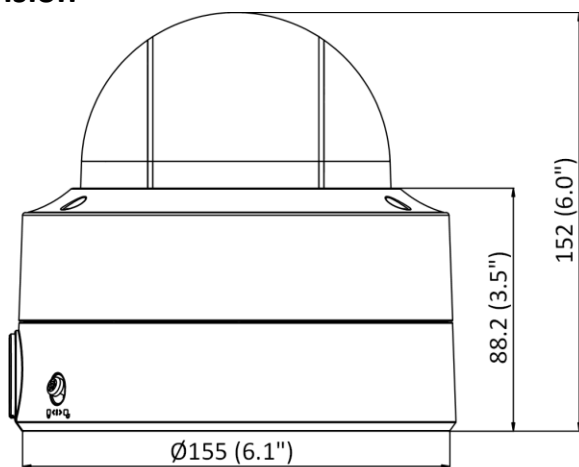

▪ Dimension

Unit: mm (inch)