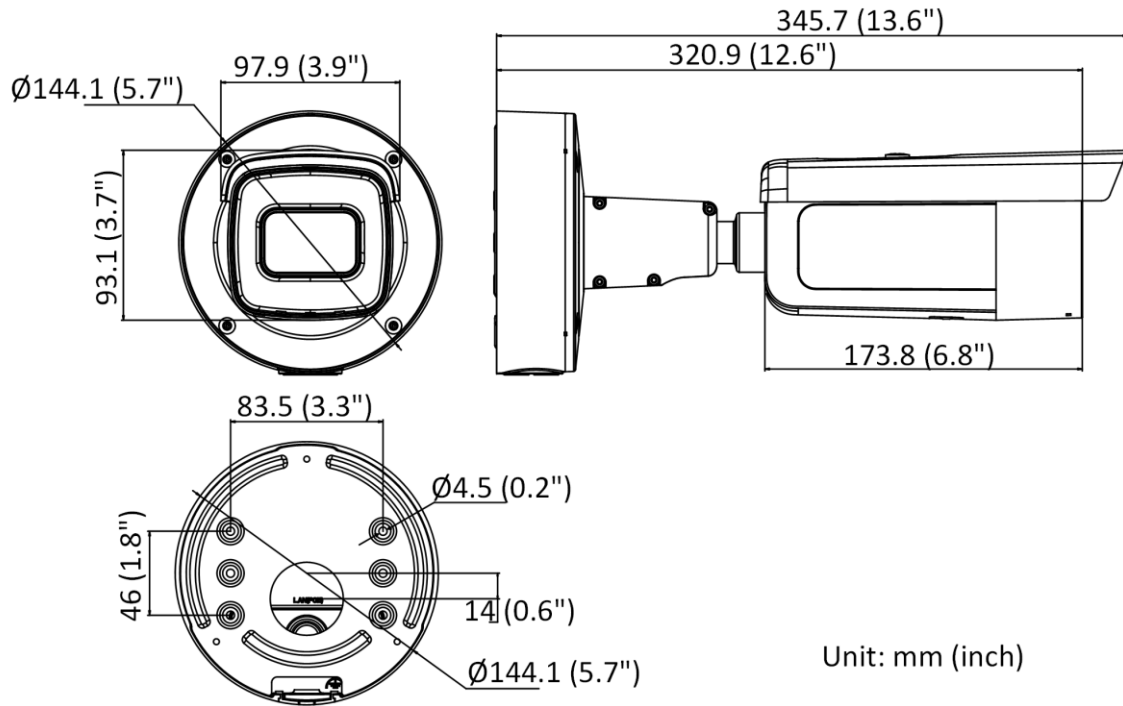

▪ **Available Model**

DS-2CD2666G2-IZS (2.8 to 12 mm)

DS-2CD2666G2-IZS (2.8 to 12 mm) (Black)

▪ **Dimension**

▪ **Accessory**

▪ **Optional**

DS-1275ZJ-S-SUS	DS-1476ZJ-SUS	DS-2251ZJ
Vertical Pole Mount	Corner Mount	Pendant Mount