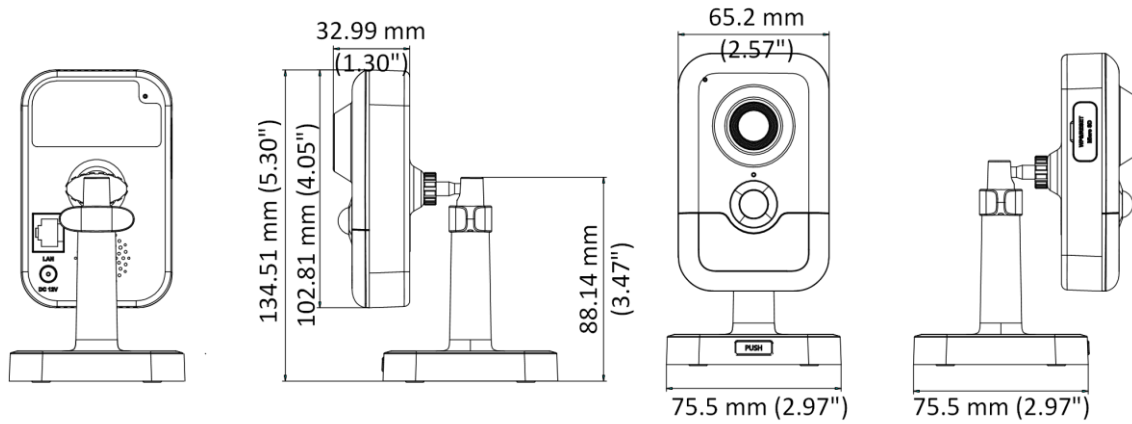

▪ Available Model

DS-2CD2443G0-IW(2.8 mm, 4 mm)(W)

▪ Dimension