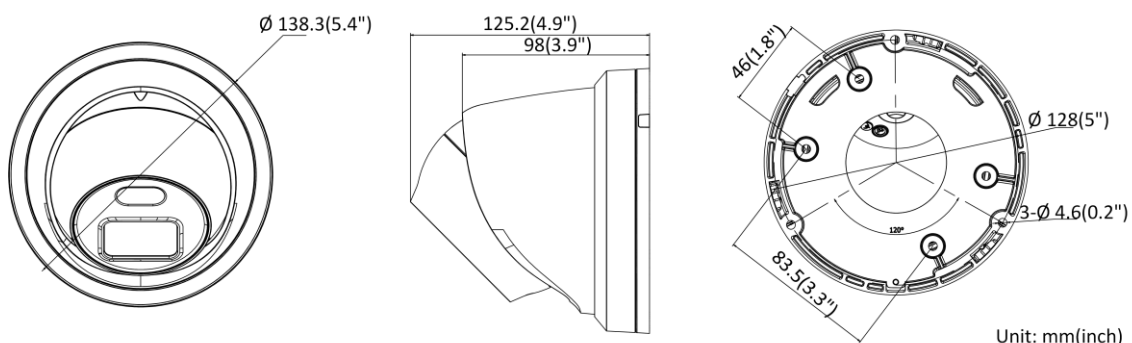

▪ Available Model

▪ Dimension

Unit: mm(inch)