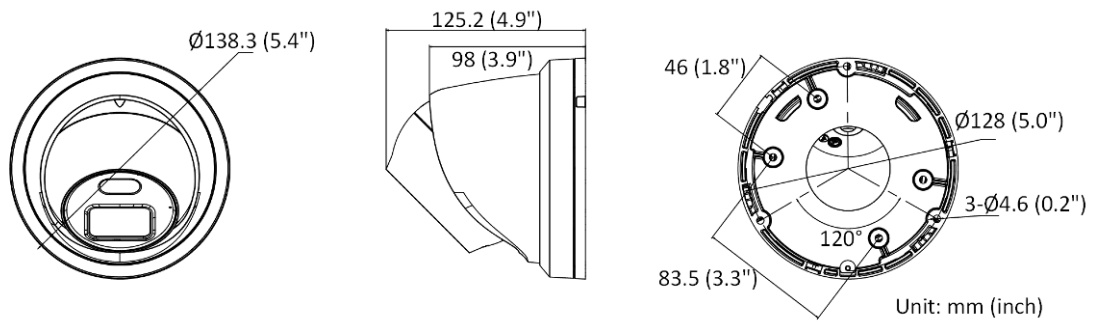

▪ Specification

Camera	
Image Sensor	1/1.8" Progressive Scan CMOS
Min. Illumination	Color: 0.0005 Lux @ (F1.0, AGC ON), 0 Lux with white light
Shutter Speed	1/3 s to 1/100,000 s
Slow Shutter	Yes
P/N	P/N
Wide Dynamic Range	130 dB
Angle Adjustment	Pan: 0° to 360°, tilt: 0° to 75°, rotate: 0° to 360°
Lens	
Lens Type	Fixed focal lens, 2.8, 4, and 6 mm optional
Iris Type	Fixed
Lens Type & FOV	2.8 mm, horizontal FOV 112°, vertical FOV 61°, diagonal FOV 134° 4 mm, horizontal FOV 95°, vertical FOV 51°, diagonal FOV 115° 6 mm, horizontal FOV 58°, vertical FOV 31°, diagonal FOV 69°
Depth of Focus	2.8 mm, 2.5 m to ∞ 4 mm, 3.5 m to ∞ 6 mm, 7.5 m to ∞
Aperture	F1.0
Lens Mount	M16
DORI	
DORI	2.8 mm, D: 58 m, O: 23 m, R: 11 m, I: 2 m 4 mm, D: 77 m, O: 30 m, R: 15 m, I: 7 m 6 mm, D: 115 m, O: 45 m, R: 23 m, I: 11 m
Illuminator	
Supplement Light Type	White Light
White Light Range	30 m
Smart Supplement Light	Yes
Video	
Max. Resolution	2688 × 1520
Main Stream	50 Hz: 25 fps (2688 × 1520, 1920 × 1080, 1280 × 720) 60 Hz: 30 fps (2688 × 1520, 1920 × 1080, 1280 × 720)
Sub Stream	50 Hz: 25 fps (640 × 480, 640 × 360) 60 Hz: 30 fps (640 × 480, 640 × 360)
Third Stream	50 Hz: 10 fps (1920 × 1080, 1280 × 720, 640 × 480, 640 × 360) 60 Hz: 10 fps (1920 × 1080, 1280 × 720, 640 × 480, 640 × 360) *Third stream is supported under certain settings.
Video Compression	Main stream: H.265/H.264/H.265+/H.264+ Sub-stream: H.265/H.264/MJPEG Third stream: H.265/H.264 *Third stream is supported under certain settings.
Video Bit Rate	32 Kbps to 8 Mbps
H.264 Type	Baseline Profile/Main Profile/High Profile
H.265 Type	Main Profile
H.264+	Main Stream supports

▪ Available Model

DS-2CD2347G2-LU (2.8/4/6 mm)

DS-2CD2347G2-L (2.8/4/6 mm)

▪ Dimension**▪ Accessory****▪ Optional****DS-1273ZJ-140/
GREY
Wall Mount**

Distributed by

**HIKVISION®****Headquarters**

No.555 Qianmo Road, Binjiang District,
Hangzhou 310051, China
T +86-571-8807-5998
overseasbusiness@hikvision.com