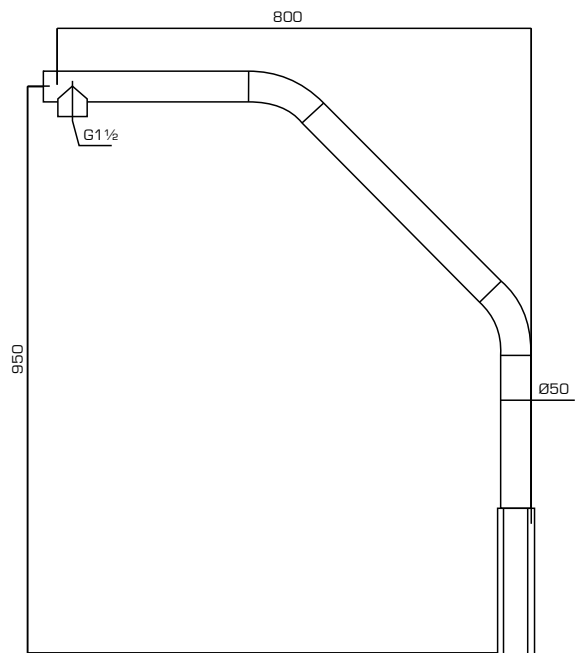

DS-1660ZJ

FEATURES:

- Aluminum alloy material with surface spray treatment
- Size of threaded hole is G1½ as British system
- The bracket can be installed on the high edge of the wall

DS-1660ZJ

SPEC

Parameters	Parapet wall mount
Colour	Hik White
Feature	Suitable for PTZ camera
Material	Aluminum Alloy
Dimension	180 x 950 x 800mm
Weight	2900g

- The bracket should be installed on a flat wall
- Load capacity of pole should be more than 3 times the weight of camera and bracket
- Load capacity of clamp is 30kg

unit: mm