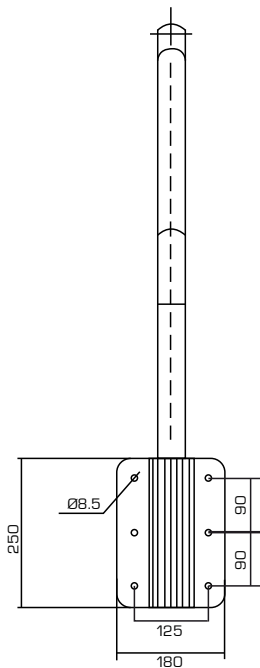

DS-1660ZJ

FEATURES:

- Aluminum alloy material with surface spray treatment
- Size of threaded hole is G1½ as British system
- The bracket can be installed on the high edge of the wall

DS-1660ZJ

SPEC

Parameters	Parapet wall mount
Colour	Hik White
Feature	Suitable for PTZ camera
Material	Aluminum Alloy
Dimension	180 x 950 x 800mm
Weight	2900g

- The bracket should be installed on a flat wall
- Load capacity of pole should be more than 3 times the weight of camera and bracket
- Load capacity of clamp is 30kg

unit: mm