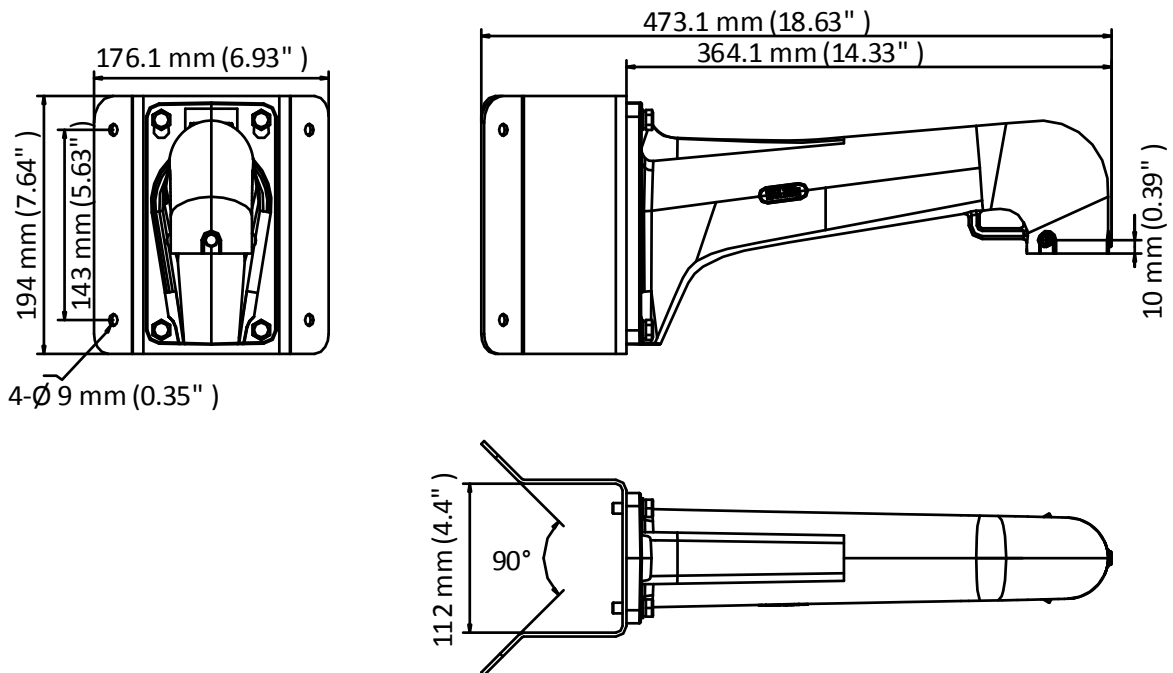

DS-1603ZJ-Corner-P

Corner Mount

Feature

- Aluminum alloy and steel with surface spray treatment
- The hook for safety rope facilitates camera's installation
- Applies to both indoor conditions, and outdoor conditions

Dimension

Available Model

DS-1603ZJ-Corner-P

Parameter

Model	DS-1603ZJ-Corner-P
Parameters	Corner Mount
Appearance	Platinum Gray
Material	Aluminum alloy, and Steel
Dimension	473.1 mm × 194 mm × 176.1 mm (18.63" × 7.64" × 6.93")
Weight	2920 g (6.44 lb.)

Note

- The wall must be capable of supporting at least 3 times as much as the total weight of the camera, and the mount.
- The mount's maximum load capacity is 20 kg (44 lb.).