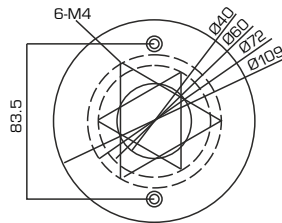

DS-1273ZJ-140

FEATURES:

- Aluminum alloy material with surface spray treatment
- The outlet hole makes the feature look better
- Better water proof design
- Convenient installation coordinating with lower bowl

DS-1273ZJ-140

SPEC	
Parameters	Wall mount
Colour	Hik White
Feature	Suitable for dome camera
Material	Aluminum Alloy
Dimension	140 x 182 x 120mm
Weight	703g

- Pay attention to the colour matching when select bracket
- The bracket should be installed on a flat wall
- The wall must be capable of supporting over 3 times as much as the total weight of the camera and the mount
- The maximum load capacity of the bracket is 4.5kg

unit: mm