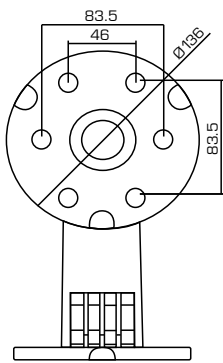

DS-1273ZJ-140

FEATURES:

- Aluminum alloy material with surface spray treatment
- The outlet hole makes the feature look better
- Better water proof design
- Convenient installation coordinating with lower bowl

DS-1273ZJ-140

SPEC	
Parameters	Wall mount
Colour	Hik White
Feature	Suitable for dome camera
Material	Aluminum Alloy
Dimension	140 x 182 x 120mm
Weight	703g

- Pay attention to the colour matching when select bracket
- The bracket should be installed on a flat wall
- The wall must be capable of supporting over 3 times as much as the total weight of the camera and the mount
- The maximum load capacity of the bracket is 4.5kg

unit: mm