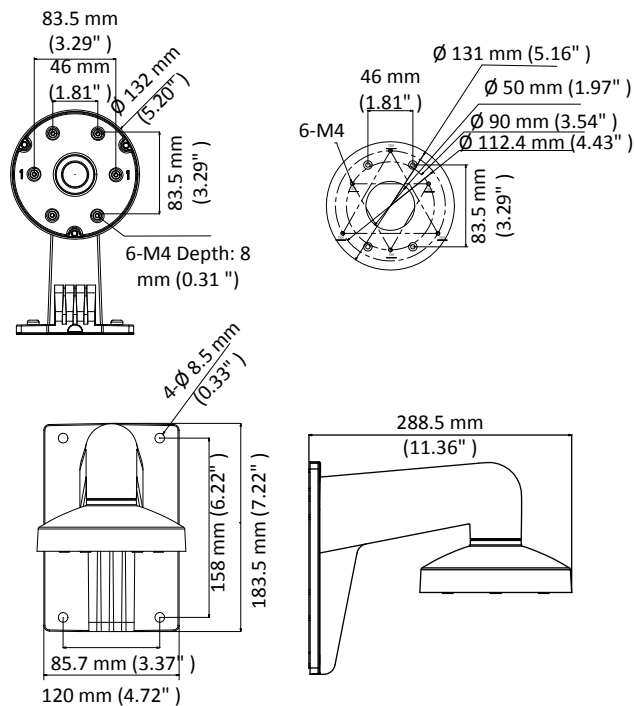

DS-1273ZJ-130-TRL/GREY

Wall Mount

Feature

- Aluminum alloy with surface spray treatment
- The cap design facilitates the installation

Dimension

Available Model

DS-1273ZJ-130-TRL

Parameter

Model	DS-1273ZJ-130-TRL
Parameters	Wall Mount
Appearance	Hikvision White
Material	Aluminum Alloy
Dimension	$\varnothing 132$ mm \times 183.5 mm \times 288.5mm (5.20" \times 7.22" \times 11.36")
Weight	900 g (1.98 lb.)

Note

- The mount should be installed on flat wall
- Waterproof rubber is necessary for the outdoor application.
- The wall must be capable of supporting at least 3 times as much as the total weight of the camera, and the mount.
- The mount's maximum load capacity is 3 kg (6.6 lb.).