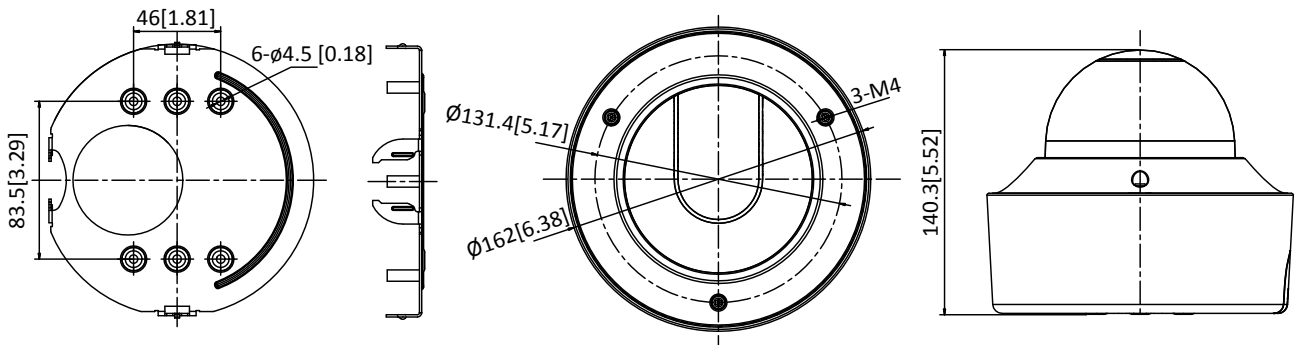

Power Supply	Recommended DC input 12 V, voltage range of 10 to 48 VDC allowed, two-core terminal block PoE (802.3at, class 4)
Power Consumption and Current	-IZHS: With extra load: 12 VDC, 1.4 A, max. 17 W; PoE (802.3at, 42.5 V to 57 V), 0.4 A to 0.3 A, class 4 Without extra load: 12 VDC, 1.2 A, max. 15 W; PoE (802.3at, 42.5 V to 57 V), 0.4 A to 0.3 A, class 4 "with extra load" means that an extra device is connected to and powered by the camera. -IZS: With extra load: 12 VDC, 1.1 A, max. 12 W; PoE (802.3at, 42.5 V to 57 V), 0.3 A to 0.2 A, class 4 Without extra load: 12 VDC, 0.95 A, max. 10 W; PoE (802.3at, 42.5 V to 57 V), 0.3 A to 0.2 A, class 4 "with extra load" means that an extra device is connected to and powered by the camera.
Protection Level	IP67, IK10
Material	Aluminum Alloy
Dimensions	Camera: $\Phi 162 \times 140.3$ mm ($\Phi 6.4'' \times 5.5''$) With package: $251 \times 215 \times 189$ mm ($9.9'' \times 8.5'' \times 7.4''$)
Weight	Camera: 1450 g (3.20 lb.) With package: 1950 g (4.30 lb.)

Note: Listed resolutions are only selectable options. It does not mean that all streams can work at their maximum resolution at the same time.

Available Model

DS-2CD5546G0-IZS (2.8 mm - 12 mm), DS-2CD5546G0-IZHS (2.8 mm - 12 mm)

*-H: heater supported

Dimension

Unit: mm[inch]