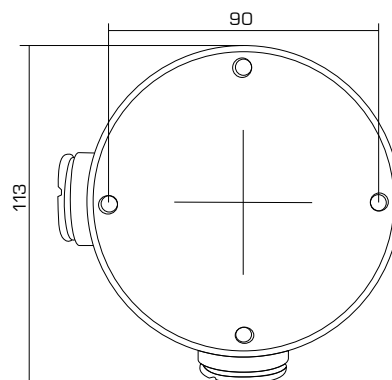

## SPEC

Parameters	Power intake box
Colour	Hik White
Feature	Suitable for bullet cameras
Material	Aluminum Alloy
Dimension	Ø88.5 x 36 x 113mm
Weight	260g

unit: mm