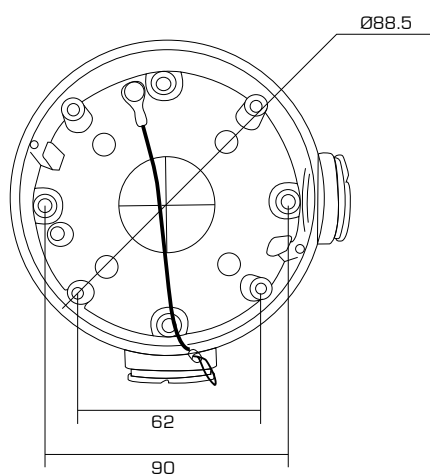

## SPEC

Parameters	Power intake box
Colour	Hik White
Feature	Suitable for bullet cameras
Material	Aluminum Alloy
Dimension	Ø88.5 x 36 x 113mm
Weight	260g

unit: mm