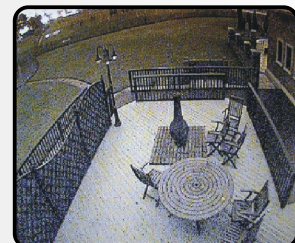

DTV-VLD/PRO/W5 & DTV-VLDINT/VF/W5 No artificial light (Sens up enabled)