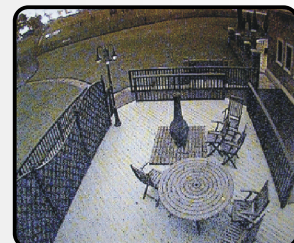

DTV-VLD/PRO/W5 & DTV-VLDINT/VF/W5 No artificial light (Sens up enabled)