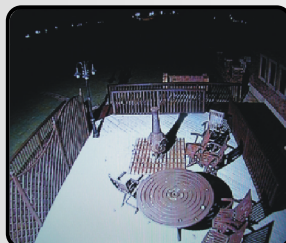

DTV-VLD/PRO/W5 & DTV-VLDINT/VF/W5 with artificial lighting (Sens up disabled)