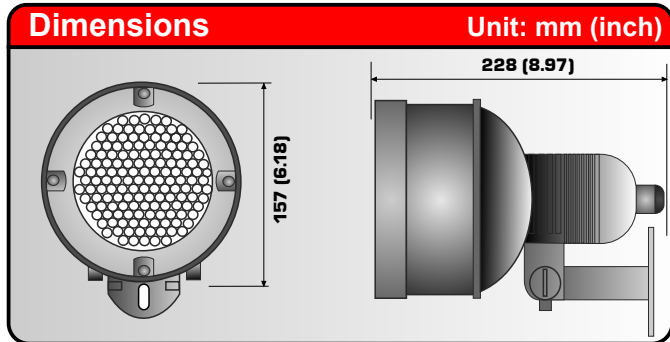

DTV-IR120

DTV-IR50

147 infrared LEDs providing a range of up to 120 metres (50 metres on DTV-IR120), fitted in an IP66 weather proof aluminium external housing. There is also a photocell to switch lamp off during day.

FEATURES:

- High efficiency cooling structure aluminium case IP66
- Dual power input: DC12V / AC24V
- 147 high power IR LEDs
- Switch on/off automatically by photocell
- Maximum Outdoor IR Range: 120M, 45° (50M 120°)

Dimensions

Unit: mm (inch)

	DTV-IR50	DTV-IR120
IP Rating	IP66(Outdoor)	
IR LED	147PCs	
Wave Length	850nm	
IR Projecting Angle	120°	45°
Emissive Power	5W	
Available IR Distance	50M (164.04ft)	120M (393.70ft)
Control	Automatic by Photo cell	
Power Supply	DC12V±10%/AC24V±10%	
Current Consumption	DC 12V / 1600mA, 18w AC 24V / 800mA, 18w	
Dimension	228mm (L)x157mm (Dia)	
Weight	2.7Kg	
Storage Temperature	30~+60°	
Operating Temperature	30~+40°	