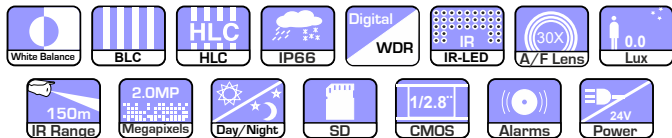

DS-2DF7286-A

DS-2DF7286-A

The Hikvision DS-2DF7286-A is a 2 megapixel (1920 x 1080) 30x PTZ zoom camera. The camera has built in IR with a range of upto 150m and is housed in an IP66 rated housing. Some of the great features this camera includes are Auto Tracking feature, dual streaming, day/night function, digital wide dynamic range and also includes alarm inputs making this a dome suitable for every install.

FEATURES:

- 1/2.8" progressive scan CMOS
- 2MP
- 30X optical zoom, 16X digital zoom
- Smart tracking, Defog
- Up to 150m IR distance
- True day & night, D WDR, 3D DNR
- 3D intelligent positioning
- 24V AC
- Triple stream
- 7 alarm in / 2 alarm out