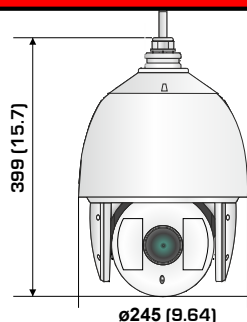

Dimensions

Unit: mm (inch)

CAMERA	
Image sensor	1/2.8" Progressive Scan CMOS
Effective pixel	2230K pixels
Min. Illumination	Colour : 0.4lux (F1.6,1/30 sec, 50 IRE, AGC on); 0.05lux (F1.6,1/1 sec, 50 IRE, AGC on); 0 lux with IR B/W : 0.03lux (F1.6,1/30 sec, 50 IRE, AGC on); 0.005lux (F1.6,1/1 sec, 50 IRE, AGC on); 0 lux with IR
White balance	Auto / Manual / ATW/Indoor / Outdoor / Daylight lamp / Sodium lamp
AGC	Auto / Manual
S / N ratio	≥ 50dB
Digital noise reduction	3D DNR
Backlight compensation	HLC / BLC
Wide dynamic range	128X Digital WDR
Shutter speed	50Hz: 1 ~ 1/30,000s, 60Hz: 1 ~ 1/30,000s
Day & Night	IR Cut Filter
Digital zoom	16X
Privacy masking	24 privacy masks programmable, optional multiple colours and mosaics
Focus mode	Auto / Semiautomatic / Manual
LENS	
Focal length	4.3 ~ 129mm, 30X optical zoom
Zoom speed	Approx. 3s (Optical Wide-Tele)
Angle of view	65.5 ~ 2.11 degree (Wide-Tele)
Min. Working distance	10 ~ 1500mm(Wide-Tele)
Aperture range	F1.6 ~ F5.0 F1.6 ~ F3.5
PAN AND TILT	
Smart tracking	Support
Pan / Tilt range	Pan: 360° endless; Tilt: -2° ~ 90° (auto flip)
Pan / Tilt speed	Pan Manual Speed: 0.1° ~ 160°/s, Pan Preset Speed: 240°/s Tilt Manual Speed: 0.1° ~ 120°/s, Tilt Preset Speed: 200°/s
Proportional zoom	Rotation speed can be adjusted automatically according to zoom multiples
Number of preset	256
Patrol	8 patrols, up to 32 presets per patrol
Pattern	4 patterns, with the recording time not less than 10 minutes per pattern
Power-off memory	Support
Park action	Preset / Patrol / Pattern / Pan scan / Tilt scan / Random scan / Frame scan / Panorama scan
PTZ position display	Support
Preset freezing	Support
Scheduled task	Preset / Patrol / Pattern / Pan scan / Tilt scan / Random scan / Frame scan / Panorama scan/Dome reboot/Self-test action/Alarm output
INFRARED	
Smart IR	Support
IR distance	Up to 150m
IR intensity	Automatically adjusted, depending on the zoom ratio
ALARM	
Alarm input	7 inputs
Alarm output	2 relay outputs, alarm response actions configurable
Alarm trigger	Motion detection, Audio Exception Detection, Dynamic analysis, Tampering alarm, Network disconnect, IP address conflict, Storage exception
Alarm action	Preset, Patrol, Pattern, SD/SDHC card recording, Relay output, Notification on Client
LOCAL VIDEO&AUDIO	
Video output	1.0V(p-p) / 75Ω, NTSC (or PAL) composite, BNC
Audio input	1 Mic in/Line in interface. Line input: 2-2.4V(p-p); output impedance: 1KΩ, ±10%
Audio output	1 Audio output interface. Line level, impedance: 600Ω
NETWORK	
Ethernet	10Base-T / 100Base-TX, RJ45 connector
Max. image resolution	1920x1080
Frame rate	50Hz: 25 fps (1920x1080), 25 fps (1280x960), 25 fps (1280x720) 60Hz: 30 fps (1920x1080), 30 fps (1280x960), 30 fps (1280x720)
Image compression	H.264 / MJPEG / MPEG4, H.264 encoding with Baseline / Main / High profile
Audio compression	G.711u / G.711a / G.726 / MP2L2
Protocols	IPv4/IPv6, HTTP, HTTPS, 802.1x, Qos, FTP, SMTP, UPnP, SNMP, DNS, DDNS, NTP, RTSP, RTP,TCP, UDP, IGMP, ICMP, DHCP, PPPoE
Simultaneous live view	Up to 10
Streams	Triple streams
SD memory card	Built-in SD/SDHC Slot, up to 32GB, support manual / alarm / edge recording
User/Host	level Up to 32 users, 3 Levels: Administrator, Operator and user
Security measures	User authentication (ID and PW), Host authentication (MAC address), IP address filtering
GENERAL	
Power	24VAC, max. 50W
Working temp/humidity	-30°C ~ 65°C(-22°F ~ 149°F) 90% or less
Protection level	IP66, TVS 4000V lightning protection, surge protection and voltage transient protection
Dimensions	Ø245 x 399mm (Ø9.65" x 15.71")
Weight	Approx. 5.5kg(12.13lbs)