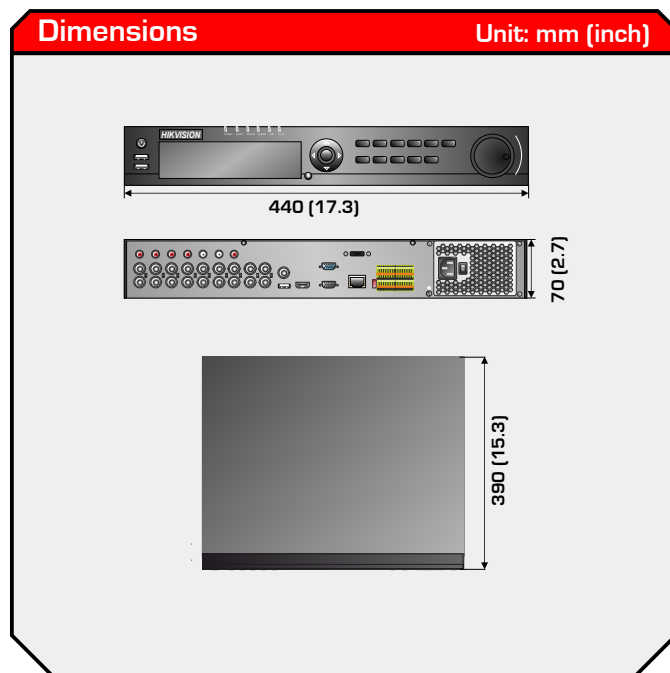

# DS-7316HFHI-ST

The DS-7316HFHI-ST HD-SDI DVR records at realtime 1080p giving outstanding image quality at 25fps enabling any incidents to be captured in the highest resolution without missing anything on any channel, all at broadcast quality. The DVR has excellent LAN capability and comes with powerful CMS software as standard for viewing multiple sites from one location, or you can use the built in web server to stream video directly to Internet Explorer or to your mobile phone (I-Phone, Android) with the added bonus of an inbuilt DDNS service. Other notable features include the easy to setup email notification and an extremely easy to use backup facility. The DVRs have 4 alarm inputs so you can trigger a recording with PIRs, door contacts or other third party equipment, for a totally flexible installation.

**FEATURES:**

- 16-ch HD-SDI video
- H.264 & dual-stream video compression
- 1920 x 1080P resolution real-time recording
- HDMI and VGA output at up to 1920 x 1080P resolution
- Gigabit network interfaces
- HDD quota and group management
- 4 SATA, 1 eSATA, 3 USB2.0