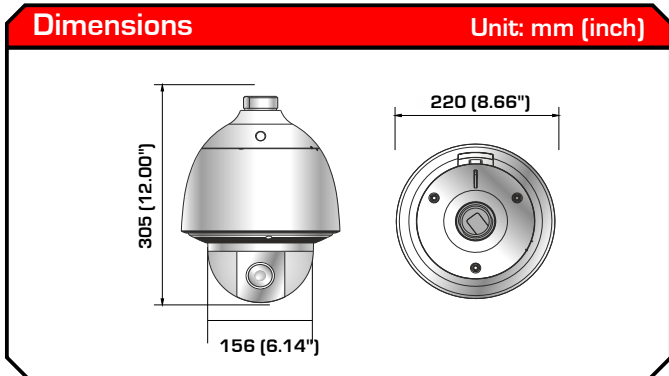

**FEATURES:**

- 1/3" Sony CCD
- 700TVL horizontal resolution
- 23X optical zoom, 16X digital zoom
- True Day/Night
- Digital WDR
- 3D intelligent positioning

DS-2AE5164-A	
<b>CAMERA</b>	
Image Sensor	1/3" Sony CCD
Effective Pixel	PAL: 976(H) x 582(V)
Horizontal Resolution	Colour: 700 TVL, B/W: 750 TVL
Min. Illumination	Colour: 0.02Lux/(F1.6, AGC ON), 0.0008Lux/(F1.6, AGC ON, sensitivity x 256) B/W: 0.002Lux/(F1.6, AGC ON), 0.0008Lux/(F1.6, AGC ON, sensitivity x 256)
White Balance	Auto / Manual / ATW / Indoor / Outdoor
AGC	Auto / Manual
S / N Ratio	≥ 50dB
Shutter Speed	PAL: 1 ~ 1/10,000s
Digital Noise Reduction	DNR
Wide Dynamic Range	128X DigitalWDR
Day & Night	IR Cut Filter
Digital Zoom	16X
Privacy Masking	Up to 8 zones, maximum 8 zones on a same image, multiple colours and mosaics optional
Focus Model	Auto / Semiautomatic / Manual
<b>LENS</b>	
Focal Length	4 ~ 92mm, 23X
Zoom Speed	Approx 4.0s(Optical Wide-Tele)
Angle of View	57.58 ~ 3.12 degree(Wide-Tele)
Min. Working Distance	10 ~ 1000mm (Wide-Tele)
Aperture	F1.6 ~ F3.7
<b>PAN AND TILT</b>	
Pan and Tilt Range	Pan: 360° endless; Tilt: -5°~90° (Auto Flip)
Pan and Tilt Speed	Pan Manual Speed: 0.1° ~ 250°/s, Pan Preset Speed: 300°/s Tilt Manual Speed: 0.1° ~ 150°/s, Tilt Preset Speed: 200°/s
Proportional Zoom	Rotation speed can be adjusted automatically according to zoom multiples
Number of Preset	255
Patrol	8 patrols, up to 32 presets per patrol
Pattern	4 patterns, with the total recording time not less than 10 minutes
Power-off Memory	Support
Park Action	Preset / Patrol / Pattern / Pan scan / Tilt scan / Frame Scan / Random scan / Panorama scan
PTZ Position Display	On / Off
Compass	Support, the north can be set
Scheduled Task	Preset / Patrol / Pattern / Pan scan / Tilt scan / Frame Scan / Random scan / Panorama scan / Day / Night
<b>INPUT/ OUTPUT</b>	
Video Output	1.0 V[p-p] / 75Ω, PAL / NTSC composite, BNC
<b>GENERAL</b>	
RS-485 Protocols	HIKVISION, Pelco-P, Pelco-D, self-adaptive
Power	24VAC, Max 20W
Working Temperature	-30°C ~ 65°C(-22°F ~ 149°F)
Humidity	90% or less
Protection Level	IP66 (outdoor dome) TVS 4,000V lightning protection, surge protection and voltage transient protection
Dimensions	Ø220 x 305mm (Ø8.66" x 12.00") (Outdoor) Ø183.4 x 243mm (Ø7.22" x 9.56") (Ceiling) Ø245 x 236mm (Ø9.65" x 9.29") (In-ceiling)
Weight (approx.)	5Kg (11.02lbs)